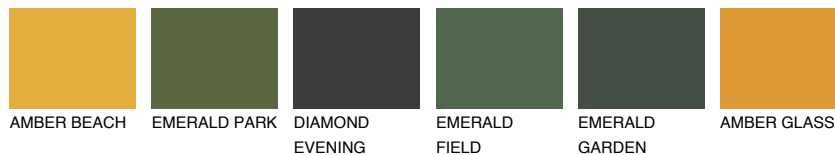

COLOUR DETAILS

ALGARVE4 AV4

56% **TSR** 59%

Matching colours

COLOURS

INTENSE

For more information on plasters and paints, go to www.ceresit.it

*The presented colours refer to plasters and paints offered by Ceresit. Due to the use of digital techniques, the presented colours might not represent the original ones, thus they cannot be considered as a reliable colour presentation. We recommend checking the authentic colour samples.