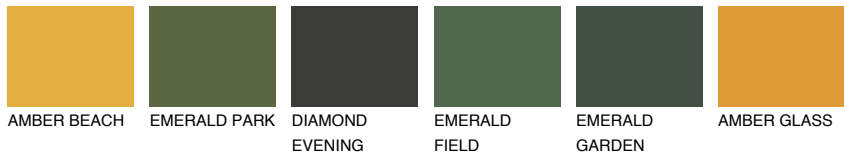

COLOUR DETAILS

ALGARVE4 AV4

56% TSR 59%

Matching colours

COLOURS

INTENSE

For more information on plasters and paints, go to www.ceresit.it

*The presented colours refer to plasters and paints offered by Ceresit. Due to the use of digital techniques, the presented colours might not represent the original ones, thus they cannot be considered as a reliable colour presentation. We recommend checking the authentic colour samples.