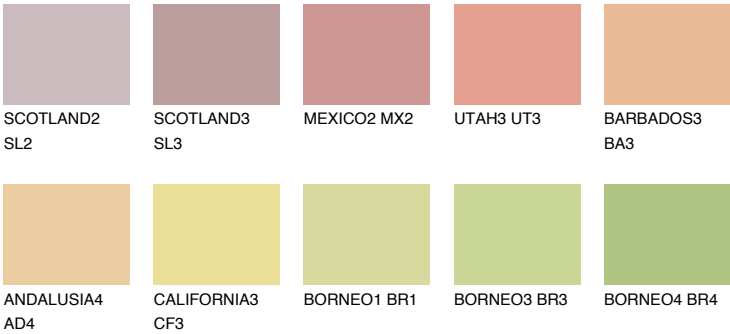

ALGARVE4 AV4

56% **TSR** 59%

Matching colours

COLOURS

INTENSE

For more information on plasters and paints, go to www.ceresit.it

*The presented colours refer to plasters and paints offered by Ceresit. Due to the use of digital techniques, the presented colours might not represent the original ones, thus they cannot be considered as a reliable colour presentation. We recommend checking the authentic colour samples.