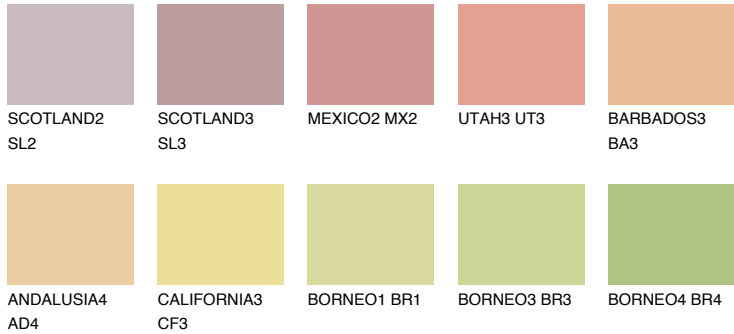

# COLOUR DETAILS

## ALGARVE4 AV4

56% TSR 59%

### Matching colours

#### COLOURS