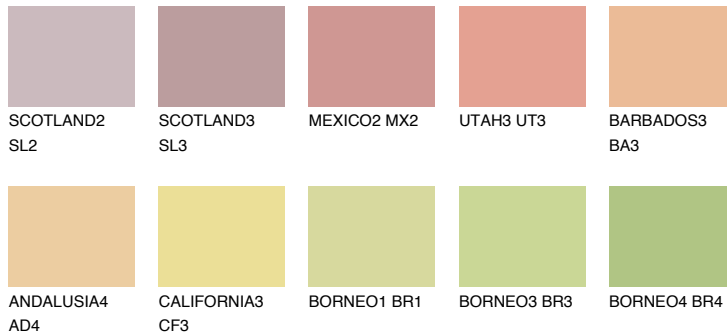

COLOUR DETAILS

ALGARVE4 AV4

56% **TSR** 59%

Matching colours

COLOURS

INTENSE

For more information on plasters and paints, go to www.ceresit.it

*The presented colours refer to plasters and paints offered by Ceresit. Due to the use of digital techniques, the presented colours might not represent the original ones, thus they cannot be considered as a reliable colour presentation. We recommend checking the authentic colour samples.