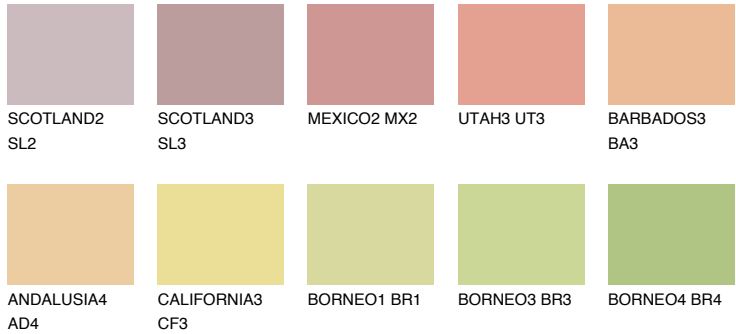

COLOUR DETAILS

ALGARVE4 AV4

56% **TSR** 59%

Matching colours

COLOURS

INTENSE

For more information on plasters and paints, go to www.ceresit.it

*The presented colours refer to plasters and paints offered by Ceresit. Due to the use of digital techniques, the presented colours might not represent the original ones, thus they cannot be considered as a reliable colour presentation. We recommend checking the authentic colour samples.