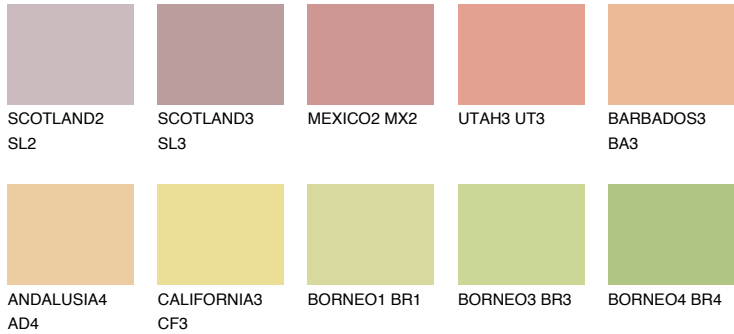

COLOUR DETAILS

ALGARVE4 AV4

56% **TSR** 59%

Matching colours

COLOURS

INTENSE

For more information on plasters and paints, go to www.ceresit.it

*The presented colours refer to plasters and paints offered by Ceresit. Due to the use of digital techniques, the presented colours might not represent the original ones, thus they cannot be considered as a reliable colour presentation. We recommend checking the authentic colour samples.