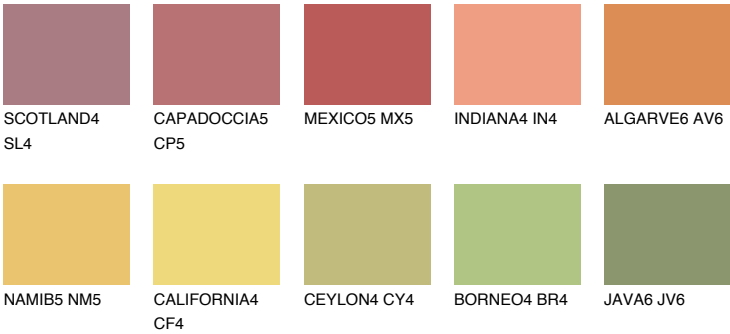

## ALGARVE5 AV5

46% TSR 54%

### Matching colours

#### COLOURS

#### INTENSE

For more information on plasters and paints, go to [www.ceresit.it](http://www.ceresit.it)

\*The presented colours refer to plasters and paints offered by Ceresit. Due to the use of digital techniques, the presented colours might not represent the original ones, thus they cannot be considered as a reliable colour presentation. We recommend checking the authentic colour samples.