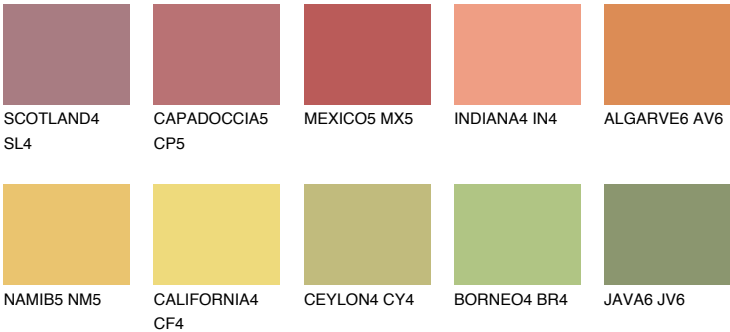

ALGARVE5 AV5

46% **TSR** 54%

Matching colours

COLOURS

INTENSE

For more information on plasters and paints, go to www.ceresit.it

*The presented colours refer to plasters and paints offered by Ceresit. Due to the use of digital techniques, the presented colours might not represent the original ones, thus they cannot be considered as a reliable colour presentation. We recommend checking the authentic colour samples.