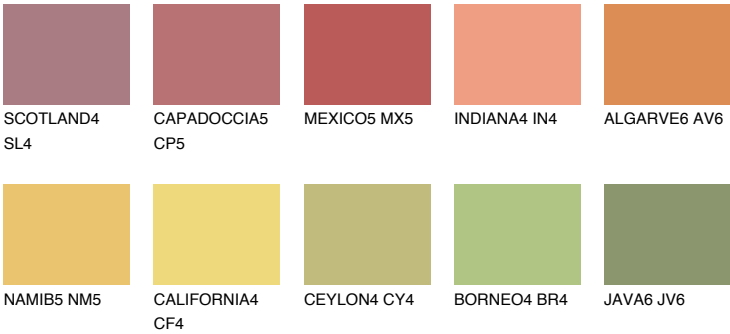

## ALGARVE5 AV5

46% **TSR** 54%

### Matching colours

#### COLOURS

#### INTENSE

For more information on plasters and paints, go to [www.ceresit.it](http://www.ceresit.it)

\*The presented colours refer to plasters and paints offered by Ceresit. Due to the use of digital techniques, the presented colours might not represent the original ones, thus they cannot be considered as a reliable colour presentation. We recommend checking the authentic colour samples.