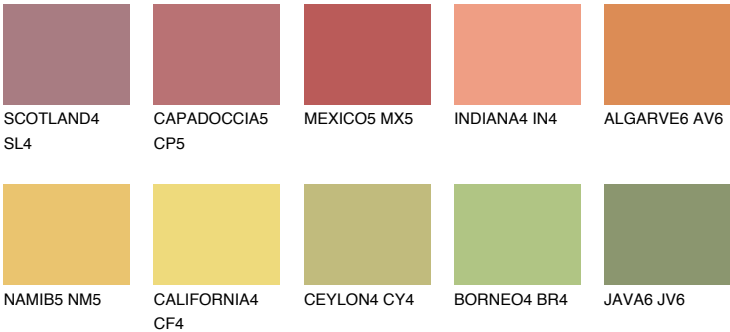

## ALGARVE5 AV5

46% **TSR** 54%

### Matching colours

#### COLOURS

#### INTENSE

For more information on plasters and paints, go to [www.ceresit.it](http://www.ceresit.it)

\*The presented colours refer to plasters and paints offered by Ceresit. Due to the use of digital techniques, the presented colours might not represent the original ones, thus they cannot be considered as a reliable colour presentation. We recommend checking the authentic colour samples.