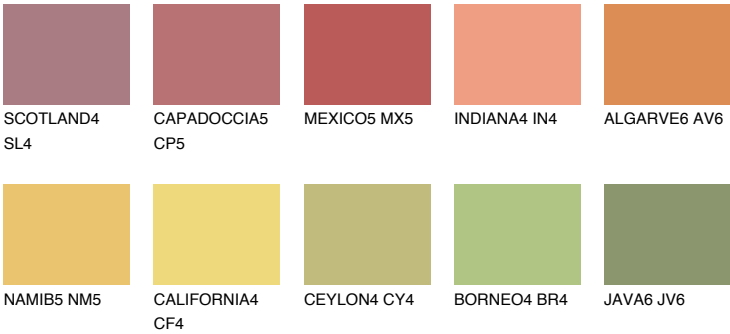

ALGARVE5 AV5

46% **TSR** 54%

Matching colours

COLOURS

INTENSE

For more information on plasters and paints, go to www.ceresit.it

*The presented colours refer to plasters and paints offered by Ceresit. Due to the use of digital techniques, the presented colours might not represent the original ones, thus they cannot be considered as a reliable colour presentation. We recommend checking the authentic colour samples.