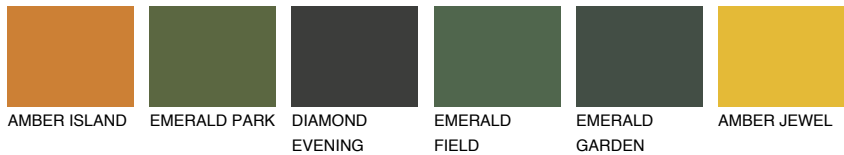

COLOUR DETAILS

ALGARVE5 AV5

46% TSR 54%

Matching colours

COLOURS

INTENSE

For more information on plasters and paints, go to www.ceresit.it

*The presented colours refer to plasters and paints offered by Ceresit. Due to the use of digital techniques, the presented colours might not represent the original ones, thus they cannot be considered as a reliable colour presentation. We recommend checking the authentic colour samples.