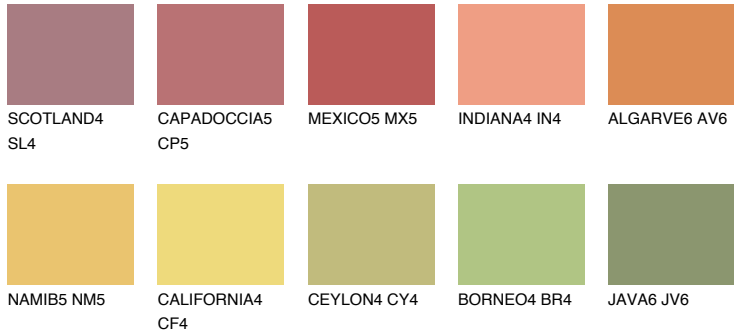

COLOUR DETAILS

ALGARVE5 AV5

46% TSR 54%

Matching colours

COLOURS

INTENSE

For more information on plasters and paints, go to www.ceresit.it

*The presented colours refer to plasters and paints offered by Ceresit. Due to the use of digital techniques, the presented colours might not represent the original ones, thus they cannot be considered as a reliable colour presentation. We recommend checking the authentic colour samples.