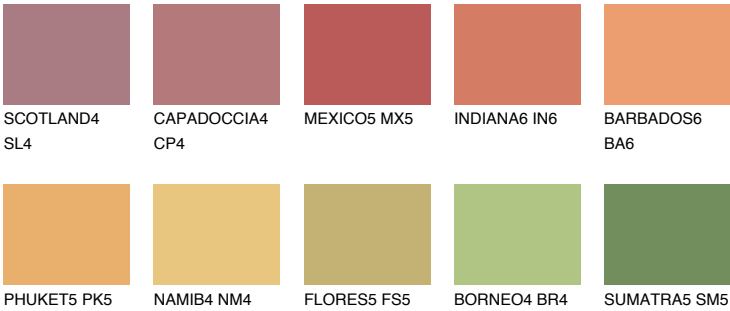

ALGARVE6 AV6

34% TSR 47%

Matching colours

COLOURS

INTENSE

For more information on plasters and paints, go to www.ceresit.it

*The presented colours refer to plasters and paints offered by Ceresit. Due to the use of digital techniques, the presented colours might not represent the original ones, thus they cannot be considered as a reliable colour presentation. We recommend checking the authentic colour samples.