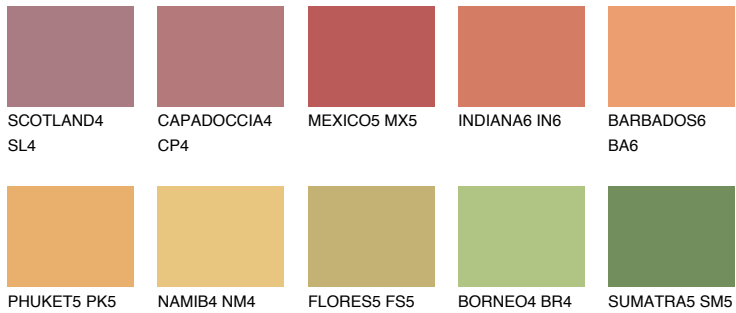

COLOUR DETAILS

ALGARVE6 AV6

34% TSR 47%

Matching colours

COLOURS

INTENSE

For more information on plasters and paints, go to www.ceresit.it

*The presented colours refer to plasters and paints offered by Ceresit. Due to the use of digital techniques, the presented colours might not represent the original ones, thus they cannot be considered as a reliable colour presentation. We recommend checking the authentic colour samples.