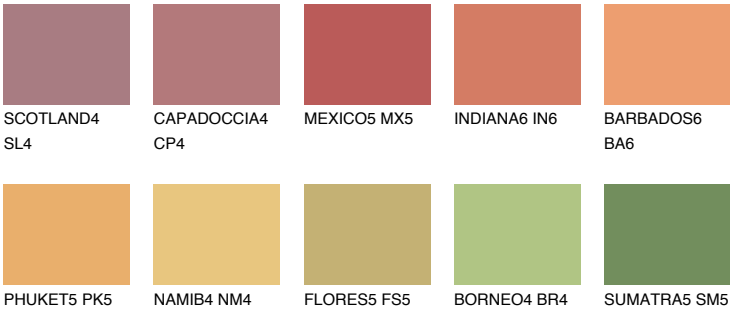

## ALGARVE6 AV6

34% TSR 47%

### Matching colours

#### COLOURS

#### INTENSE

For more information on plasters and paints, go to [www.ceresit.it](http://www.ceresit.it)

\*The presented colours refer to plasters and paints offered by Ceresit. Due to the use of digital techniques, the presented colours might not represent the original ones, thus they cannot be considered as a reliable colour presentation. We recommend checking the authentic colour samples.