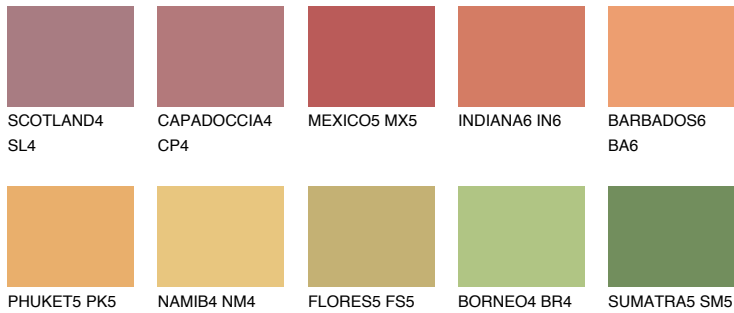

COLOUR DETAILS

ALGARVE6 AV6

34% TSR 47%

Matching colours

COLOURS

INTENSE

For more information on plasters and paints, go to www.ceresit.it

*The presented colours refer to plasters and paints offered by Ceresit. Due to the use of digital techniques, the presented colours might not represent the original ones, thus they cannot be considered as a reliable colour presentation. We recommend checking the authentic colour samples.