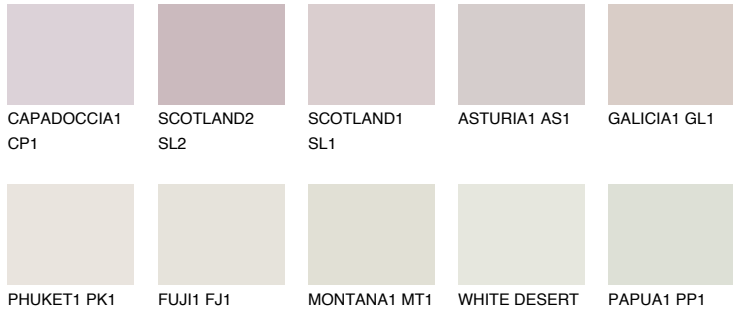

# COLOUR DETAILS

### Matching colours

#### COLOURS

#### INTENSE

For more information on plasters and paints, go to [www.ceresit.it](http://www.ceresit.it)

\*The presented colours refer to plasters and paints offered by Ceresit. Due to the use of digital techniques, the presented colours might not represent the original ones, thus they cannot be considered as a reliable colour presentation. We recommend checking the authentic colour samples.