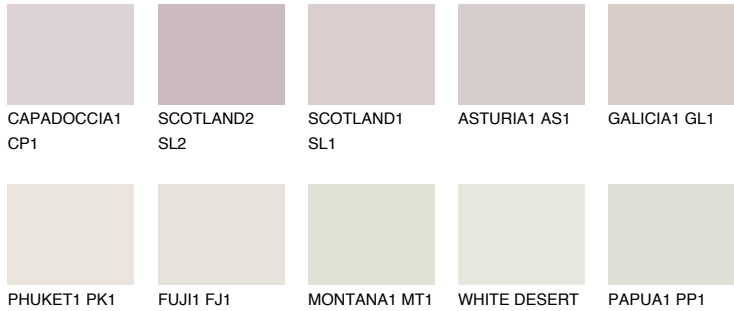

COLOUR DETAILS

CATALONIA1 CN1

70% **TSR** 67%

Matching colours

COLOURS

INTENSE

For more information on plasters and paints, go to www.ceresit.it

*The presented colours refer to plasters and paints offered by Ceresit. Due to the use of digital techniques, the presented colours might not represent the original ones, thus they cannot be considered as a reliable colour presentation. We recommend checking the authentic colour samples.