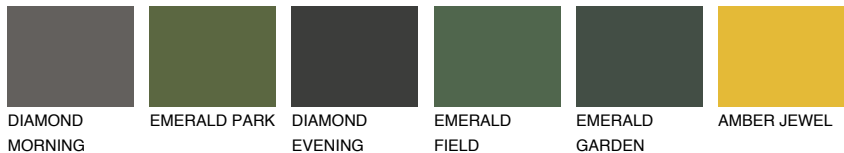

COLOUR DETAILS

CATALONIA1 CN1

70% **TSR** 67%

Matching colours

COLOURS

INTENSE

For more information on plasters and paints, go to www.ceresit.it

*The presented colours refer to plasters and paints offered by Ceresit. Due to the use of digital techniques, the presented colours might not represent the original ones, thus they cannot be considered as a reliable colour presentation. We recommend checking the authentic colour samples.