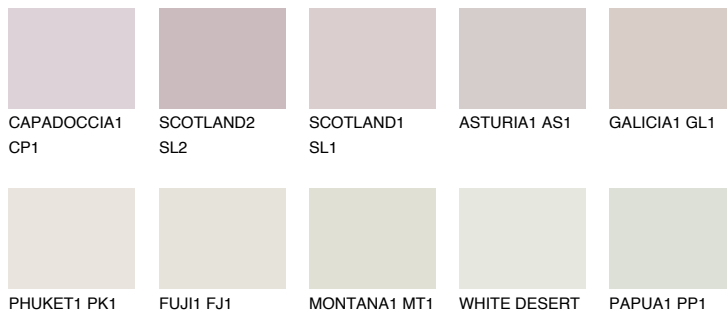

COLOUR DETAILS

CATALONIA1 CN1

70% **TSR** 67%

Matching colours

COLOURS

INTENSE

For more information on plasters and paints, go to www.ceresit.it

*The presented colours refer to plasters and paints offered by Ceresit. Due to the use of digital techniques, the presented colours might not represent the original ones, thus they cannot be considered as a reliable colour presentation. We recommend checking the authentic colour samples.