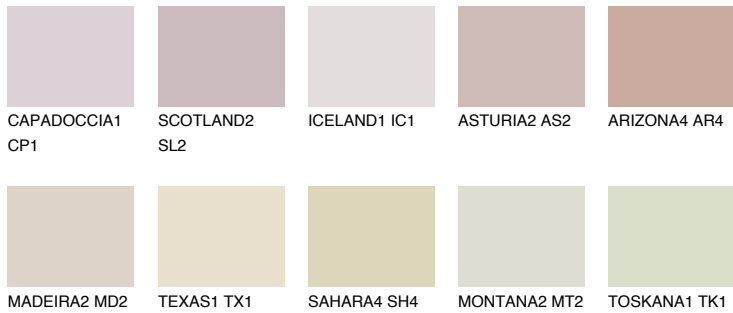

# COLOUR DETAILS

### Matching colours

#### COLOURS

#### INTENSE

For more information on plasters and paints, go to [www.ceresit.it](http://www.ceresit.it)

\*The presented colours refer to plasters and paints offered by Ceresit. Due to the use of digital techniques, the presented colours might not represent the original ones, thus they cannot be considered as a reliable colour presentation. We recommend checking the authentic colour samples.