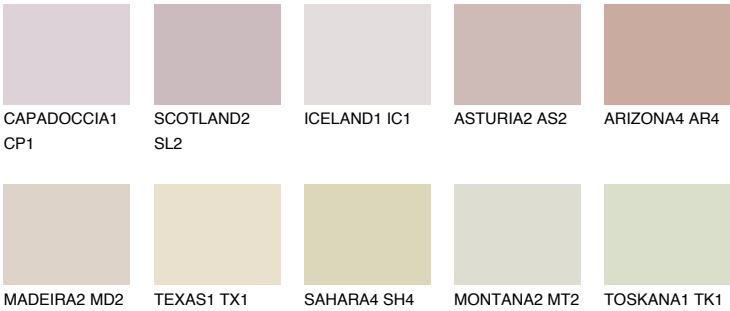

## CATALONIA2 CN2

59% TSR 55%

### Matching colours

#### COLOURS

#### INTENSE

For more information on plasters and paints, go to [www.ceresit.it](http://www.ceresit.it)

\*The presented colours refer to plasters and paints offered by Ceresit. Due to the use of digital techniques, the presented colours might not represent the original ones, thus they cannot be considered as a reliable colour presentation. We recommend checking the authentic colour samples.