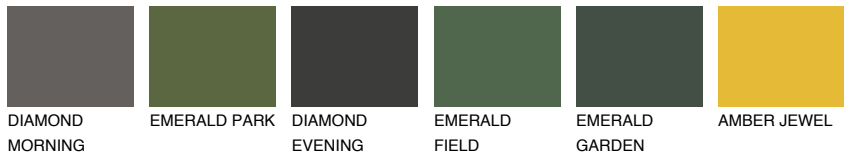

COLOUR DETAILS

CATALONIA2 CN2

59% TSR 55%

Matching colours

COLOURS

INTENSE

For more information on plasters and paints, go to www.ceresit.it

*The presented colours refer to plasters and paints offered by Ceresit. Due to the use of digital techniques, the presented colours might not represent the original ones, thus they cannot be considered as a reliable colour presentation. We recommend checking the authentic colour samples.