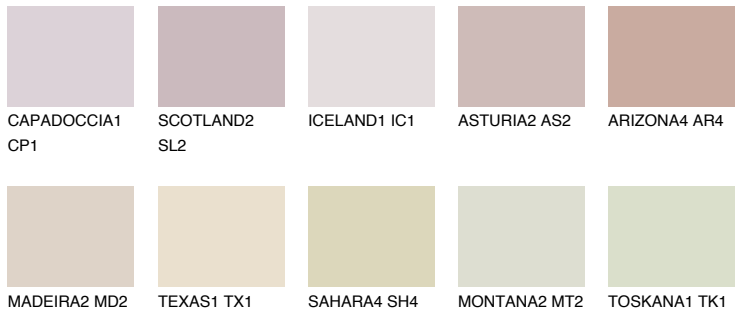

COLOUR DETAILS

CATALONIA2 CN2

59% TSR 55%

Matching colours

COLOURS

INTENSE

For more information on plasters and paints, go to www.ceresit.it

*The presented colours refer to plasters and paints offered by Ceresit. Due to the use of digital techniques, the presented colours might not represent the original ones, thus they cannot be considered as a reliable colour presentation. We recommend checking the authentic colour samples.