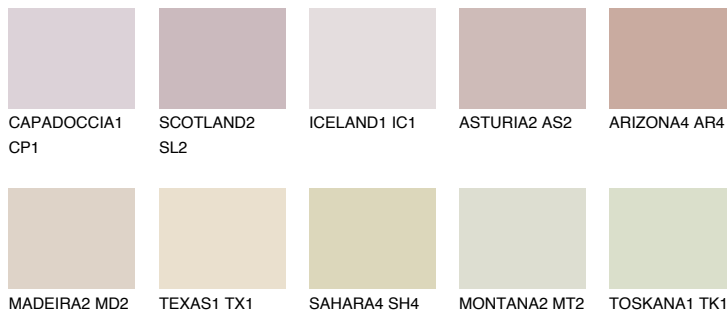

CATALONIA2 CN2

59% **TSR** 55%

Matching colours

COLOURS

INTENSE

For more information on plasters and paints, go to www.ceresit.it

*The presented colours refer to plasters and paints offered by Ceresit. Due to the use of digital techniques, the presented colours might not represent the original ones, thus they cannot be considered as a reliable colour presentation. We recommend checking the authentic colour samples.