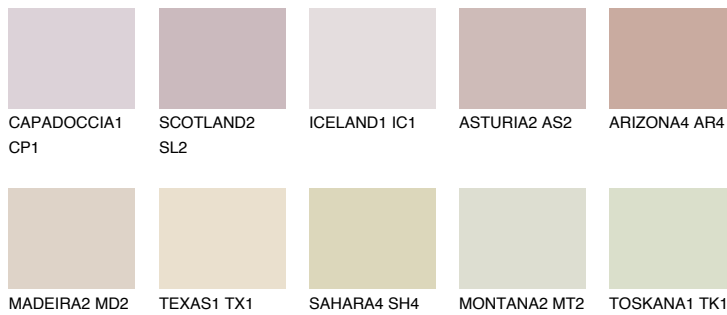

COLOUR DETAILS

CATALONIA2 CN2

59% TSR 55%

Matching colours

COLOURS

INTENSE

For more information on plasters and paints, go to www.ceresit.it

*The presented colours refer to plasters and paints offered by Ceresit. Due to the use of digital techniques, the presented colours might not represent the original ones, thus they cannot be considered as a reliable colour presentation. We recommend checking the authentic colour samples.