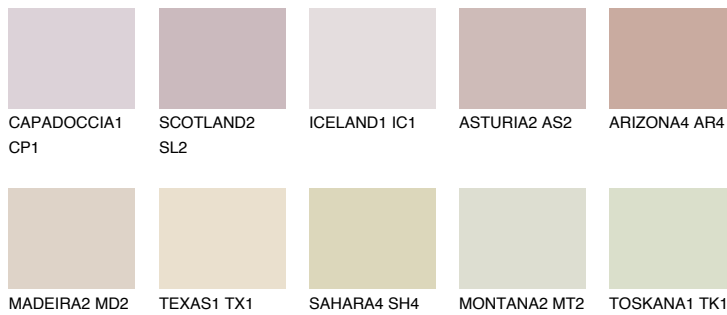

CATALONIA2 CN2

59% TSR 55%

Matching colours

COLOURS

INTENSE

For more information on plasters and paints, go to www.ceresit.it

*The presented colours refer to plasters and paints offered by Ceresit. Due to the use of digital techniques, the presented colours might not represent the original ones, thus they cannot be considered as a reliable colour presentation. We recommend checking the authentic colour samples.