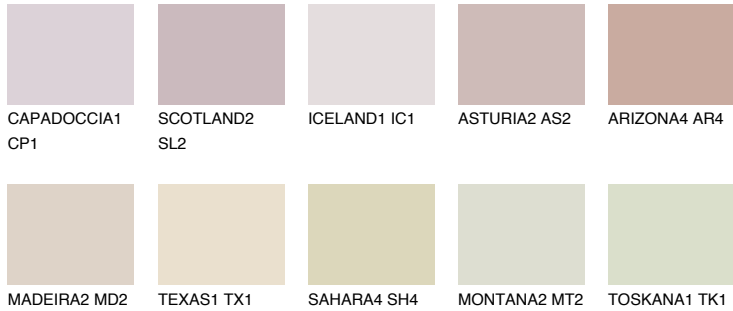

COLOUR DETAILS

CATALONIA2 CN2

59% TSR 55%

Matching colours

COLOURS

INTENSE

For more information on plasters and paints, go to www.ceresit.it

*The presented colours refer to plasters and paints offered by Ceresit. Due to the use of digital techniques, the presented colours might not represent the original ones, thus they cannot be considered as a reliable colour presentation. We recommend checking the authentic colour samples.