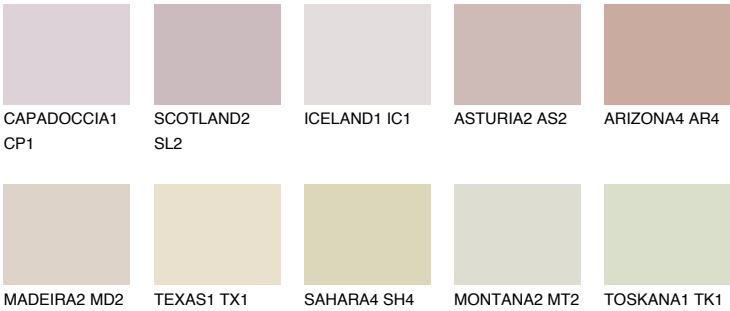

CATALONIA2 CN2

59% TSR 55%

Matching colours

COLOURS

INTENSE

For more information on plasters and paints, go to www.ceresit.it

*The presented colours refer to plasters and paints offered by Ceresit. Due to the use of digital techniques, the presented colours might not represent the original ones, thus they cannot be considered as a reliable colour presentation. We recommend checking the authentic colour samples.