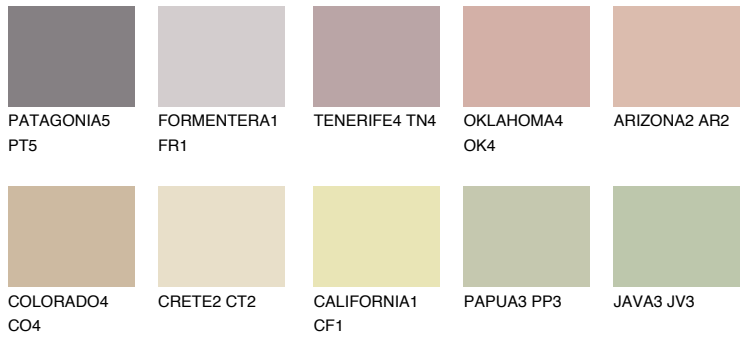

# COLOUR DETAILS

### Matching colours

#### COLOURS

#### INTENSE

For more information on plasters and paints, go to [www.ceresit.it](http://www.ceresit.it)

\*The presented colours refer to plasters and paints offered by Ceresit. Due to the use of digital techniques, the presented colours might not represent the original ones, thus they cannot be considered as a reliable colour presentation. We recommend checking the authentic colour samples.