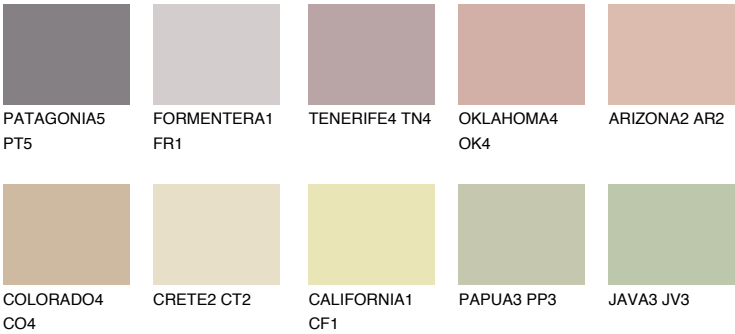

CATALONIA3 CN3

48% TSR 48%

Matching colours

COLOURS

INTENSE

For more information on plasters and paints, go to www.ceresit.it

*The presented colours refer to plasters and paints offered by Ceresit. Due to the use of digital techniques, the presented colours might not represent the original ones, thus they cannot be considered as a reliable colour presentation. We recommend checking the authentic colour samples.