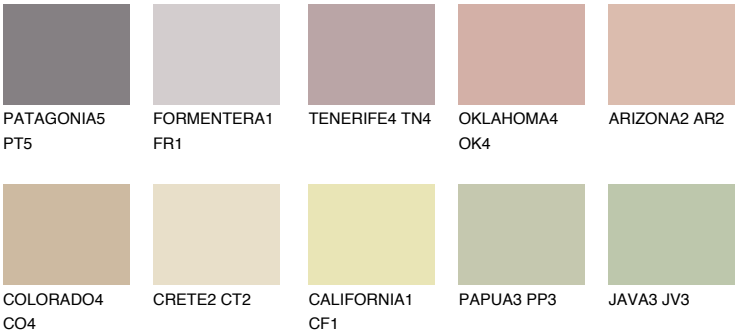

# COLOUR DETAILS

### Matching colours

#### COLOURS

#### INTENSE

For more information on plasters and paints, go to [www.ceresit.it](http://www.ceresit.it)

\*The presented colours refer to plasters and paints offered by Ceresit. Due to the use of digital techniques, the presented colours might not represent the original ones, thus they cannot be considered as a reliable colour presentation. We recommend checking the authentic colour samples.