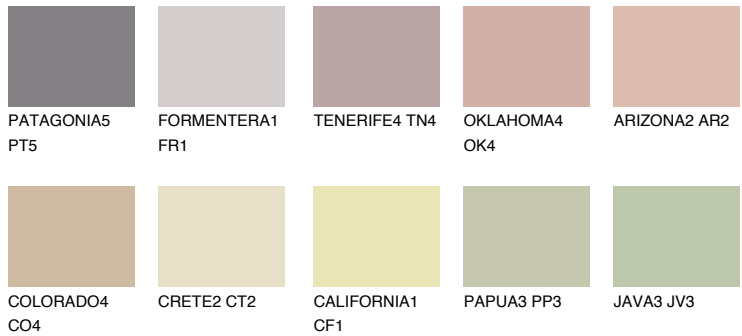

# COLOUR DETAILS

### Matching colours

#### COLOURS

#### INTENSE

For more information on plasters and paints, go to [www.ceresit.it](http://www.ceresit.it)

\*The presented colours refer to plasters and paints offered by Ceresit. Due to the use of digital techniques, the presented colours might not represent the original ones, thus they cannot be considered as a reliable colour presentation. We recommend checking the authentic colour samples.