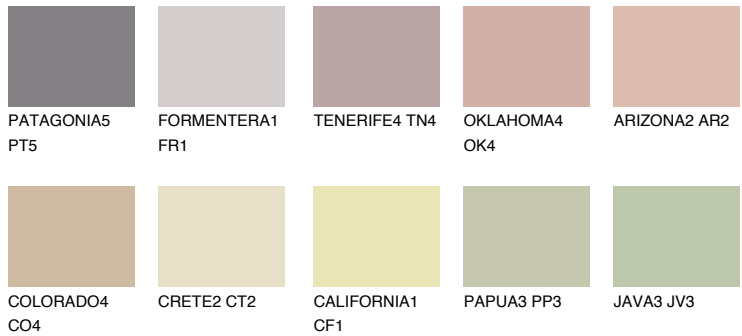

COLOUR DETAILS

CATALONIA3 CN3

48% TSR 48%

Matching colours

COLOURS

INTENSE

For more information on plasters and paints, go to www.ceresit.it

*The presented colours refer to plasters and paints offered by Ceresit. Due to the use of digital techniques, the presented colours might not represent the original ones, thus they cannot be considered as a reliable colour presentation. We recommend checking the authentic colour samples.