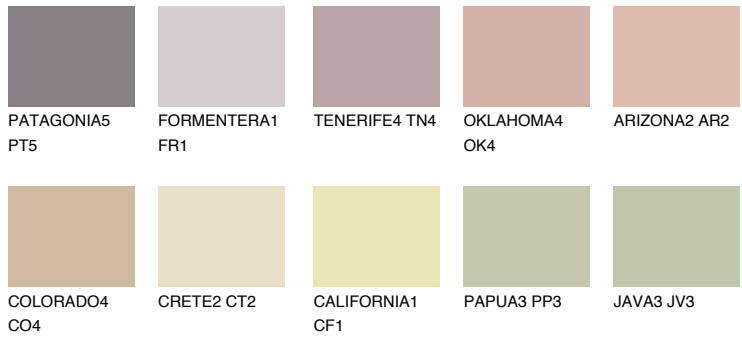

COLOUR DETAILS

CATALONIA3 CN3

48% TSR 48%

Matching colours

COLOURS

INTENSE

For more information on plasters and paints, go to www.ceresit.it

*The presented colours refer to plasters and paints offered by Ceresit. Due to the use of digital techniques, the presented colours might not represent the original ones, thus they cannot be considered as a reliable colour presentation. We recommend checking the authentic colour samples.