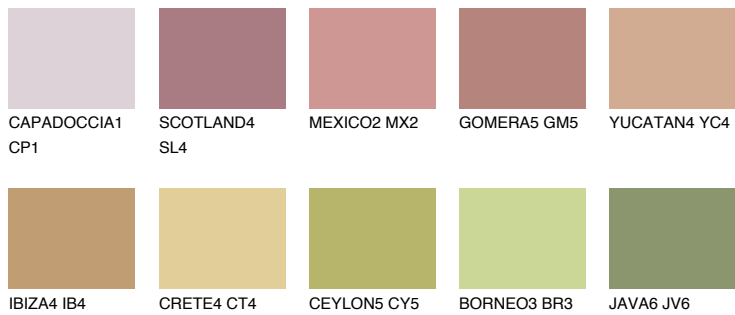

COLOUR DETAILS

CATALONIA4 CN4

42% TSR 48%

Matching colours

COLOURS

INTENSE

For more information on plasters and paints, go to www.ceresit.it

*The presented colours refer to plasters and paints offered by Ceresit. Due to the use of digital techniques, the presented colours might not represent the original ones, thus they cannot be considered as a reliable colour presentation. We recommend checking the authentic colour samples.