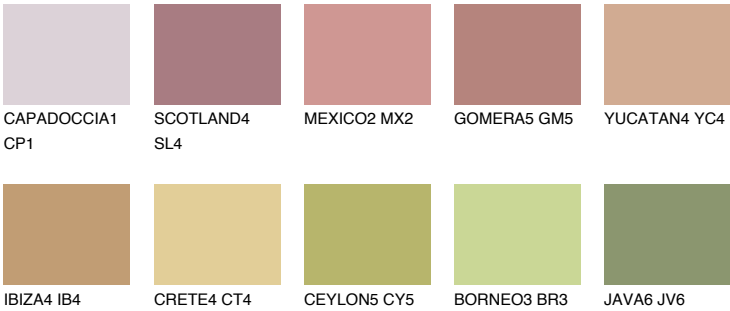

CATALONIA4 CN4

42% **TSR** 48%

Matching colours

COLOURS

INTENSE

For more information on plasters and paints, go to www.ceresit.it

*The presented colours refer to plasters and paints offered by Ceresit. Due to the use of digital techniques, the presented colours might not represent the original ones, thus they cannot be considered as a reliable colour presentation. We recommend checking the authentic colour samples.