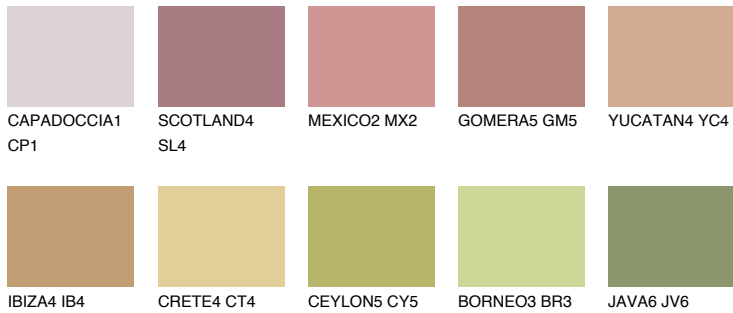

COLOUR DETAILS

CATALONIA4 CN4

42% TSR 48%

Matching colours

COLOURS

INTENSE

For more information on plasters and paints, go to www.ceresit.it

*The presented colours refer to plasters and paints offered by Ceresit. Due to the use of digital techniques, the presented colours might not represent the original ones, thus they cannot be considered as a reliable colour presentation. We recommend checking the authentic colour samples.