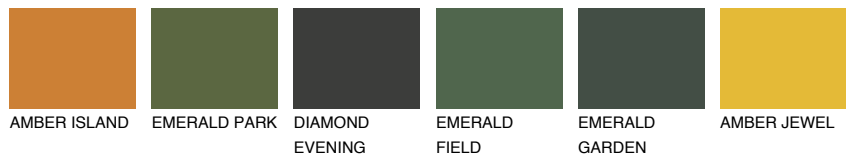

COLOUR DETAILS

CATALONIA4 CN4

42% TSR 48%

Matching colours

COLOURS

INTENSE

For more information on plasters and paints, go to www.ceresit.it

*The presented colours refer to plasters and paints offered by Ceresit. Due to the use of digital techniques, the presented colours might not represent the original ones, thus they cannot be considered as a reliable colour presentation. We recommend checking the authentic colour samples.