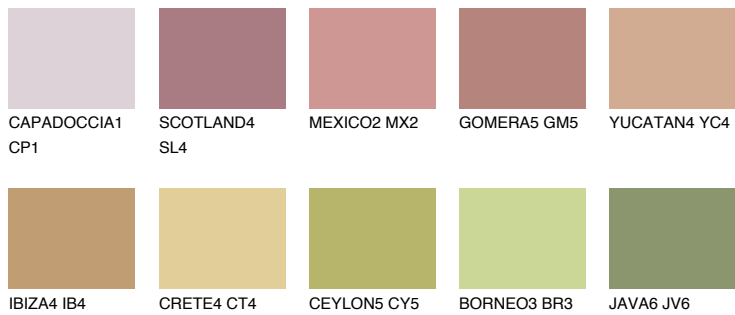

# COLOUR DETAILS

### Matching colours

#### COLOURS

#### INTENSE

For more information on plasters and paints, go to [www.ceresit.it](http://www.ceresit.it)

\*The presented colours refer to plasters and paints offered by Ceresit. Due to the use of digital techniques, the presented colours might not represent the original ones, thus they cannot be considered as a reliable colour presentation. We recommend checking the authentic colour samples.