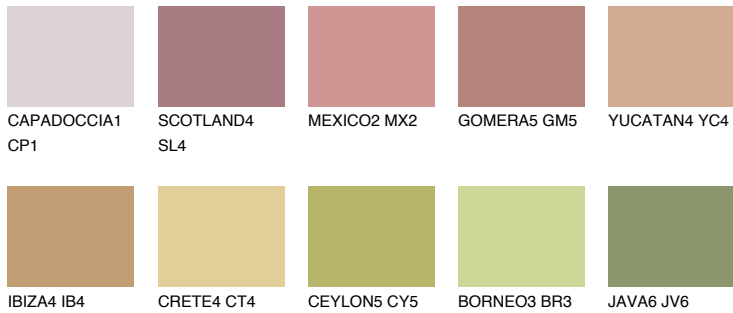

# COLOUR DETAILS

### Matching colours

#### COLOURS

#### INTENSE

For more information on plasters and paints, go to [www.ceresit.it](http://www.ceresit.it)

\*The presented colours refer to plasters and paints offered by Ceresit. Due to the use of digital techniques, the presented colours might not represent the original ones, thus they cannot be considered as a reliable colour presentation. We recommend checking the authentic colour samples.