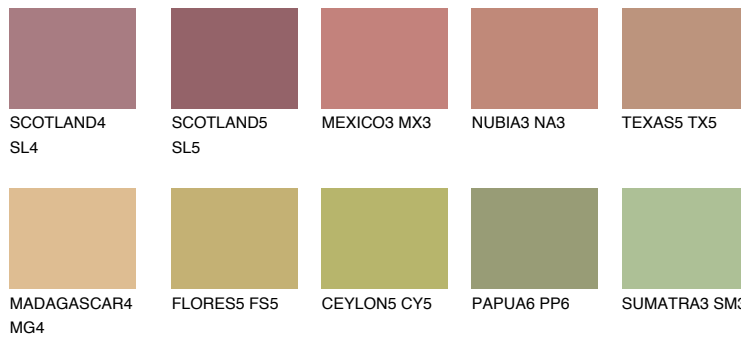

COLOUR DETAILS

CATALONIA5 CN5

35% **TSR** 40%

Matching colours

COLOURS

INTENSE

For more information on plasters and paints, go to www.ceresit.it

*The presented colours refer to plasters and paints offered by Ceresit. Due to the use of digital techniques, the presented colours might not represent the original ones, thus they cannot be considered as a reliable colour presentation. We recommend checking the authentic colour samples.