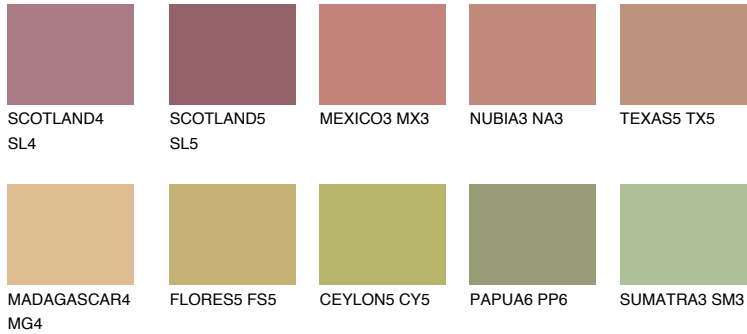

# COLOUR DETAILS

### Matching colours

#### COLOURS

#### INTENSE

For more information on plasters and paints, go to [www.ceresit.it](http://www.ceresit.it)

\*The presented colours refer to plasters and paints offered by Ceresit. Due to the use of digital techniques, the presented colours might not represent the original ones, thus they cannot be considered as a reliable colour presentation. We recommend checking the authentic colour samples.