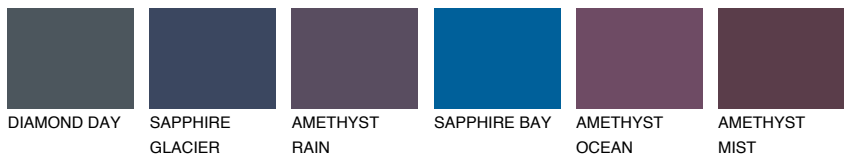

COLOUR DETAILS

ADRIATIC3 AA3

57% TSR 60%

Matching colours

COLOURS

INTENSE

For more information on plasters and paints, go to www.ceresit.it

*The presented colours refer to plasters and paints offered by Ceresit. Due to the use of digital techniques, the presented colours might not represent the original ones, thus they cannot be considered as a reliable colour presentation. We recommend checking the authentic colour samples.