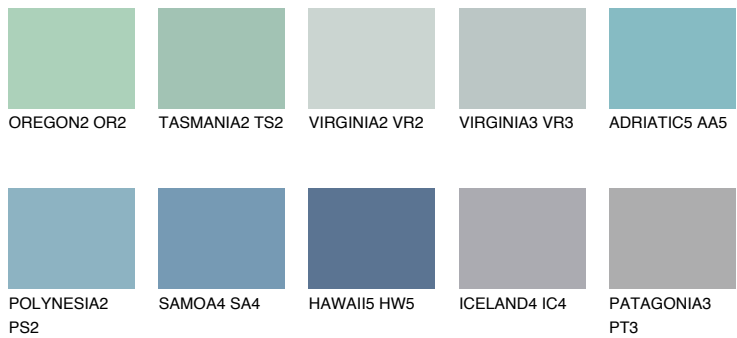

COLOUR DETAILS

ADRIATIC3 AA3

57% **TSR** 60%

Matching colours

COLOURS

INTENSE

For more information on plasters and paints, go to www.ceresit.it

*The presented colours refer to plasters and paints offered by Ceresit. Due to the use of digital techniques, the presented colours might not represent the original ones, thus they cannot be considered as a reliable colour presentation. We recommend checking the authentic colour samples.