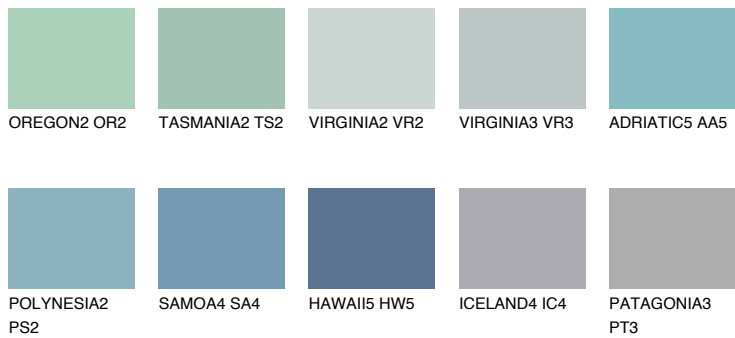

COLOUR DETAILS

ADRIATIC3 AA3

57% TSR 60%

Matching colours

COLOURS

INTENSE

For more information on plasters and paints, go to www.ceresit.it

*The presented colours refer to plasters and paints offered by Ceresit. Due to the use of digital techniques, the presented colours might not represent the original ones, thus they cannot be considered as a reliable colour presentation. We recommend checking the authentic colour samples.