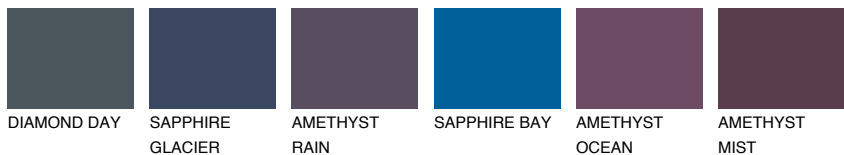

COLOUR DETAILS

ADRIATIC3 AA3

57% **TSR** 60%

Matching colours

COLOURS

INTENSE

For more information on plasters and paints, go to www.ceresit.it

*The presented colours refer to plasters and paints offered by Ceresit. Due to the use of digital techniques, the presented colours might not represent the original ones, thus they cannot be considered as a reliable colour presentation. We recommend checking the authentic colour samples.