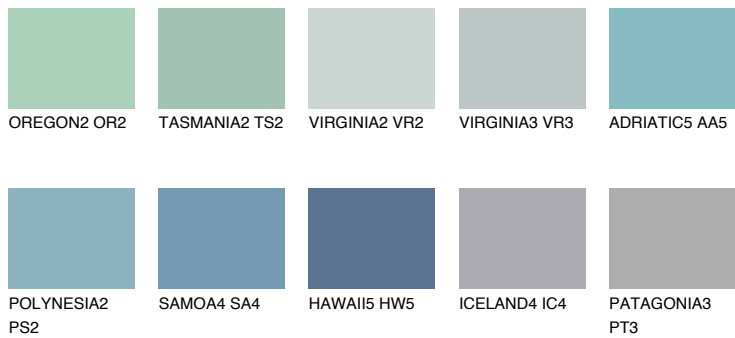

# COLOUR DETAILS

## ADRIATIC3 AA3

57% TSR 60%

### Matching colours

#### COLOURS