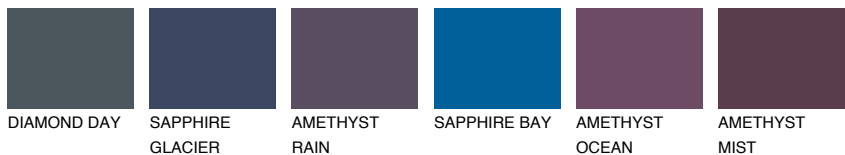

COLOUR DETAILS

ADRIATIC3 AA3

57% TSR 60%

Matching colours

COLOURS

INTENSE

For more information on plasters and paints, go to www.ceresit.it

*The presented colours refer to plasters and paints offered by Ceresit. Due to the use of digital techniques, the presented colours might not represent the original ones, thus they cannot be considered as a reliable colour presentation. We recommend checking the authentic colour samples.