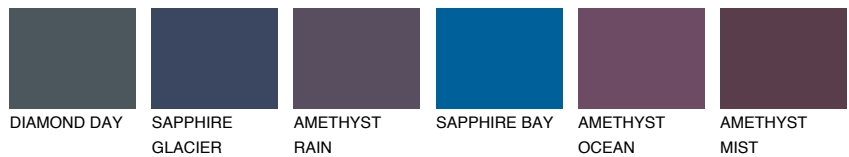

COLOUR DETAILS

ADRIATIC3 AA3

57% TSR 60%

Matching colours

COLOURS

INTENSE

For more information on plasters and paints, go to www.ceresit.it

*The presented colours refer to plasters and paints offered by Ceresit. Due to the use of digital techniques, the presented colours might not represent the original ones, thus they cannot be considered as a reliable colour presentation. We recommend checking the authentic colour samples.