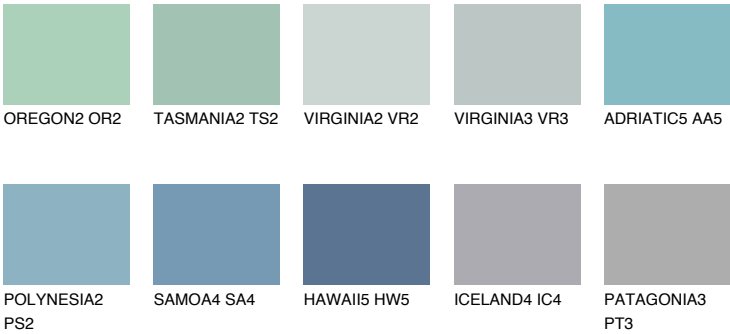

COLOUR DETAILS

ADRIATIC3 AA3

57% TSR 60%

Matching colours

COLOURS

INTENSE

For more information on plasters and paints, go to www.ceresit.it

*The presented colours refer to plasters and paints offered by Ceresit. Due to the use of digital techniques, the presented colours might not represent the original ones, thus they cannot be considered as a reliable colour presentation. We recommend checking the authentic colour samples.