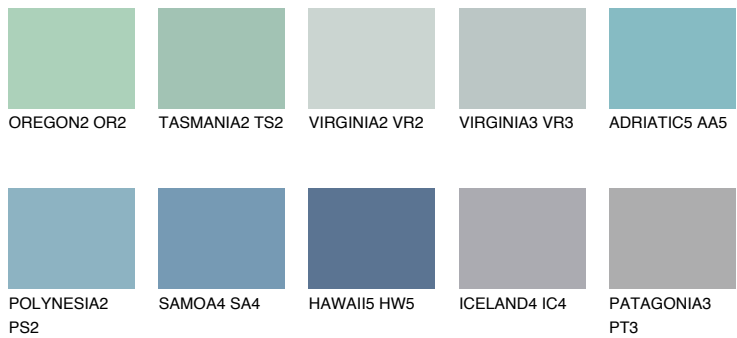

COLOUR DETAILS

ADRIATIC3 AA3

57% TSR 60%

Matching colours

COLOURS

INTENSE

For more information on plasters and paints, go to www.ceresit.it

*The presented colours refer to plasters and paints offered by Ceresit. Due to the use of digital techniques, the presented colours might not represent the original ones, thus they cannot be considered as a reliable colour presentation. We recommend checking the authentic colour samples.