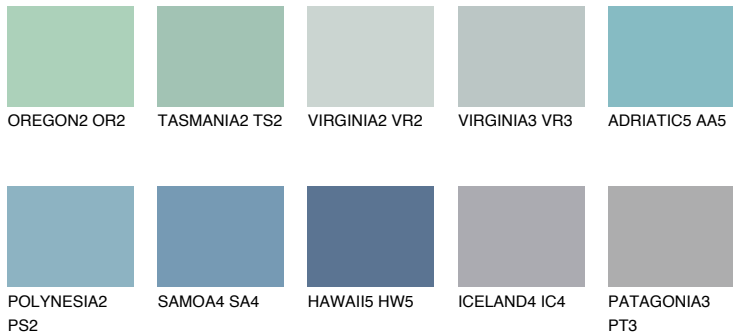

COLOUR DETAILS

ADRIATIC3 AA3

57% TSR 60%

Matching colours

COLOURS

INTENSE

For more information on plasters and paints, go to www.ceresit.it

*The presented colours refer to plasters and paints offered by Ceresit. Due to the use of digital techniques, the presented colours might not represent the original ones, thus they cannot be considered as a reliable colour presentation. We recommend checking the authentic colour samples.