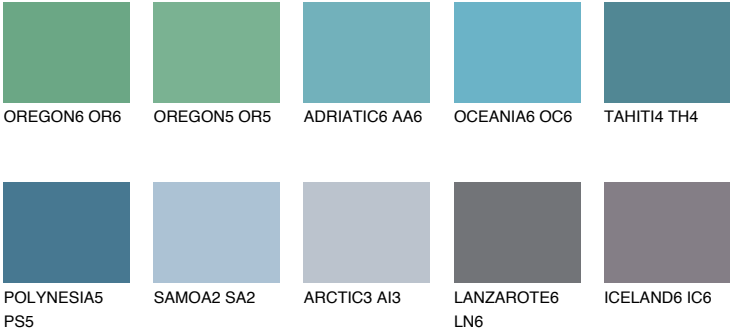

PACIFIC6 PC6

35% TSR 48%

Matching colours

COLOURS

INTENSE

For more information on plasters and paints, go to www.ceresit.it

*The presented colours refer to plasters and paints offered by Ceresit. Due to the use of digital techniques, the presented colours might not represent the original ones, thus they cannot be considered as a reliable colour presentation. We recommend checking the authentic colour samples.