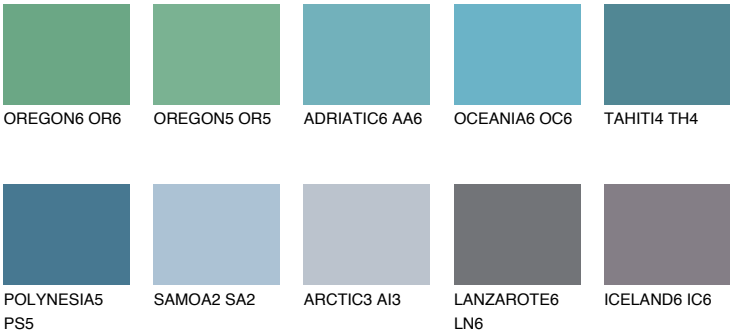

PACIFIC6 PC6

☀ 35%   **TSR 48%**

Matching colours

COLOURS

INTENSE

For more information on plasters and paints, go to www.ceresit.it

*The presented colours refer to plasters and paints offered by Ceresit. Due to the use of digital techniques, the presented colours might not represent the original ones, thus they cannot be considered as a reliable colour presentation. We recommend checking the authentic colour samples.