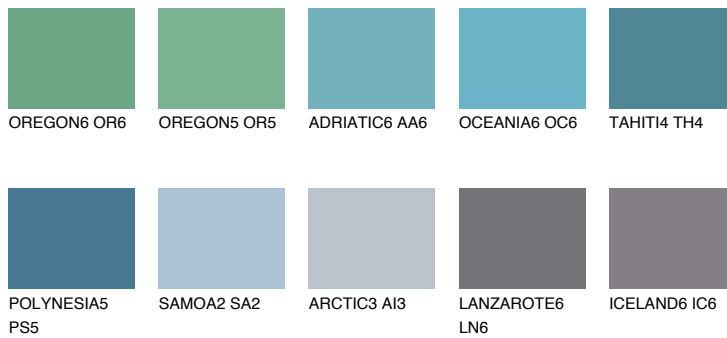

COLOUR DETAILS

PACIFIC6 PC6

35% TSR 48%

Matching colours

COLOURS

INTENSE

For more information on plasters and paints, go to www.ceresit.it

*The presented colours refer to plasters and paints offered by Ceresit. Due to the use of digital techniques, the presented colours might not represent the original ones, thus they cannot be considered as a reliable colour presentation. We recommend checking the authentic colour samples.