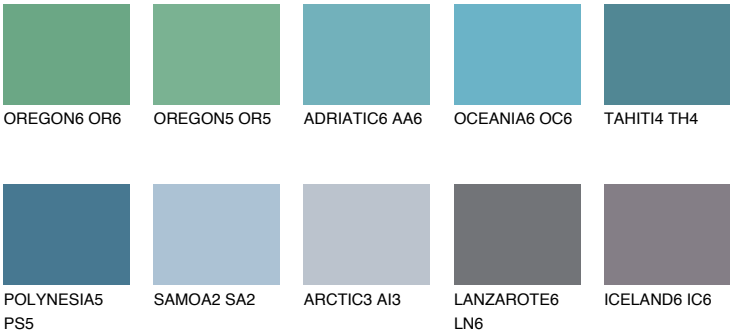

PACIFIC6 PC6

☀️ 35% **TSR 48%**

Matching colours

COLOURS

INTENSE

For more information on plasters and paints, go to www.ceresit.it

*The presented colours refer to plasters and paints offered by Ceresit. Due to the use of digital techniques, the presented colours might not represent the original ones, thus they cannot be considered as a reliable colour presentation. We recommend checking the authentic colour samples.