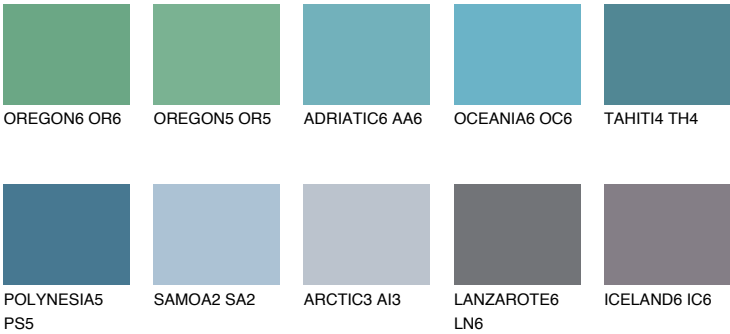

PACIFIC6 PC6

☀ 35% **TSR 48%**

Matching colours

COLOURS

INTENSE

For more information on plasters and paints, go to www.ceresit.it

*The presented colours refer to plasters and paints offered by Ceresit. Due to the use of digital techniques, the presented colours might not represent the original ones, thus they cannot be considered as a reliable colour presentation. We recommend checking the authentic colour samples.