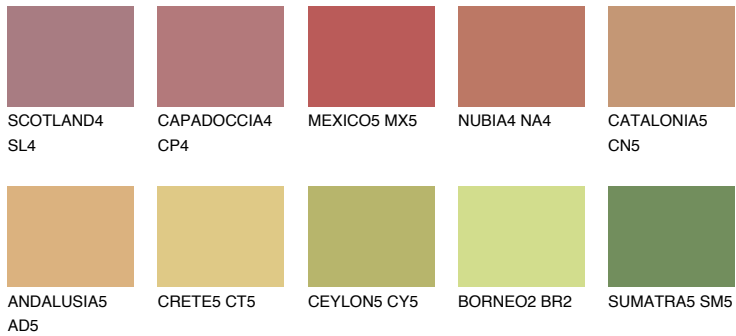

# COLOUR DETAILS

### Matching colours

#### COLOURS

#### INTENSE

For more information on plasters and paints, go to [www.ceresit.it](http://www.ceresit.it)

\*The presented colours refer to plasters and paints offered by Ceresit. Due to the use of digital techniques, the presented colours might not represent the original ones, thus they cannot be considered as a reliable colour presentation. We recommend checking the authentic colour samples.