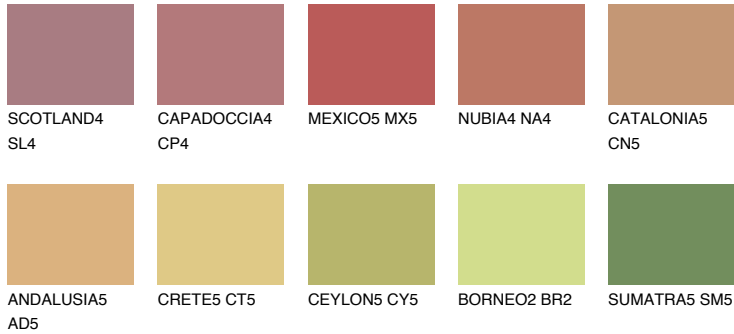

COLOUR DETAILS

CATALONIA6 CN6

☀ 30% **TSR 39%**

Matching colours

COLOURS

INTENSE

For more information on plasters and paints, go to www.ceresit.it

*The presented colours refer to plasters and paints offered by Ceresit. Due to the use of digital techniques, the presented colours might not represent the original ones, thus they cannot be considered as a reliable colour presentation. We recommend checking the authentic colour samples.