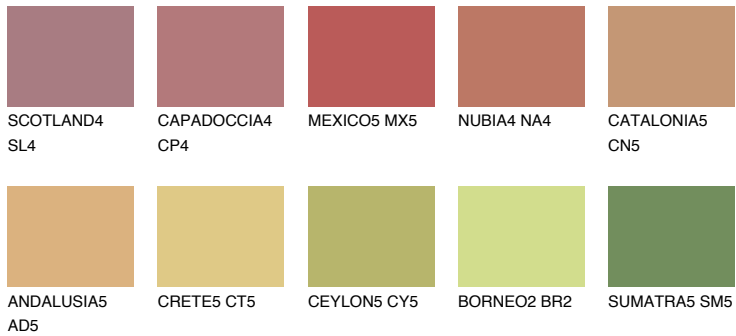

COLOUR DETAILS

CATALONIA6 CN6

30% TSR 39%

Matching colours

COLOURS

INTENSE

For more information on plasters and paints, go to www.ceresit.it

*The presented colours refer to plasters and paints offered by Ceresit. Due to the use of digital techniques, the presented colours might not represent the original ones, thus they cannot be considered as a reliable colour presentation. We recommend checking the authentic colour samples.