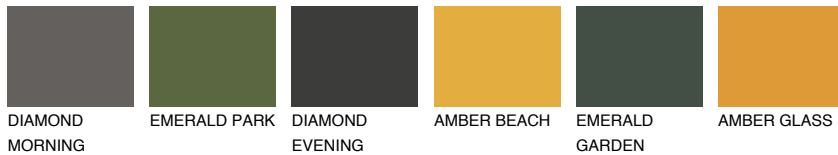

COLOUR DETAILS

GOMERA1 GM1

68% TSR 68%

Matching colours

COLOURS

INTENSE

For more information on plasters and paints, go to www.ceresit.it

*The presented colours refer to plasters and paints offered by Ceresit. Due to the use of digital techniques, the presented colours might not represent the original ones, thus they cannot be considered as a reliable colour presentation. We recommend checking the authentic colour samples.