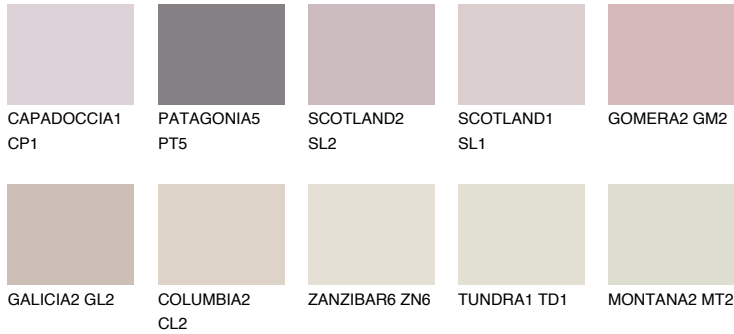

COLOUR DETAILS

GOMERA1 GM1

68% TSR 68%

Matching colours

COLOURS

INTENSE

For more information on plasters and paints, go to www.ceresit.it

*The presented colours refer to plasters and paints offered by Ceresit. Due to the use of digital techniques, the presented colours might not represent the original ones, thus they cannot be considered as a reliable colour presentation. We recommend checking the authentic colour samples.