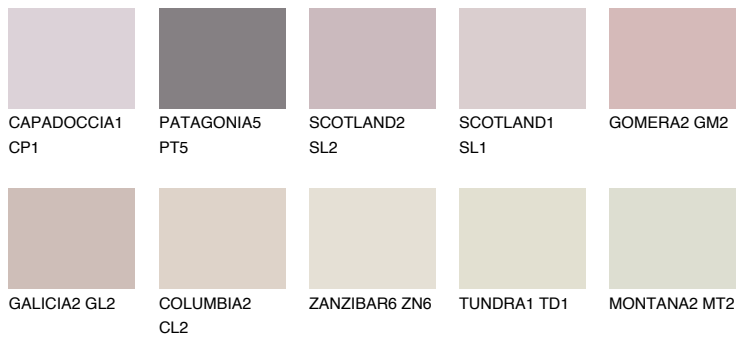

# COLOUR DETAILS

### Matching colours

#### COLOURS

#### INTENSE

For more information on plasters and paints, go to [www.ceresit.it](http://www.ceresit.it)

\*The presented colours refer to plasters and paints offered by Ceresit. Due to the use of digital techniques, the presented colours might not represent the original ones, thus they cannot be considered as a reliable colour presentation. We recommend checking the authentic colour samples.