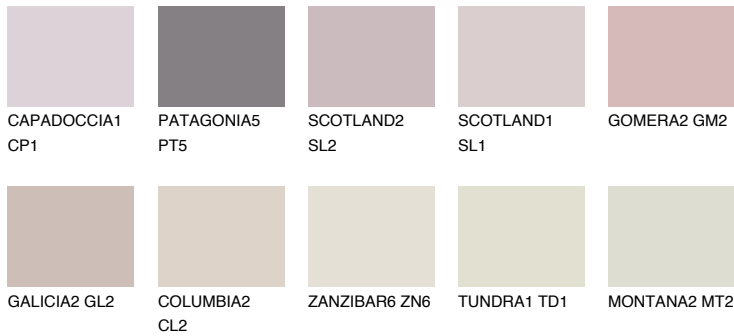

COLOUR DETAILS

GOMERA1 GM1

68% TSR 68%

Matching colours

COLOURS

INTENSE

For more information on plasters and paints, go to www.ceresit.it

*The presented colours refer to plasters and paints offered by Ceresit. Due to the use of digital techniques, the presented colours might not represent the original ones, thus they cannot be considered as a reliable colour presentation. We recommend checking the authentic colour samples.