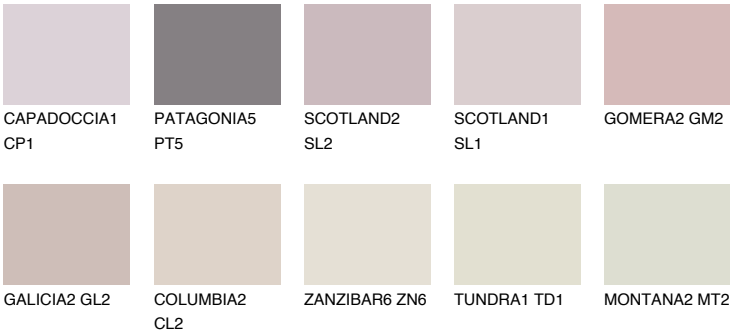

COLOUR DETAILS

GOMERA1 GM1

68% TSR 68%

Matching colours

COLOURS

INTENSE

For more information on plasters and paints, go to www.ceresit.it

*The presented colours refer to plasters and paints offered by Ceresit. Due to the use of digital techniques, the presented colours might not represent the original ones, thus they cannot be considered as a reliable colour presentation. We recommend checking the authentic colour samples.