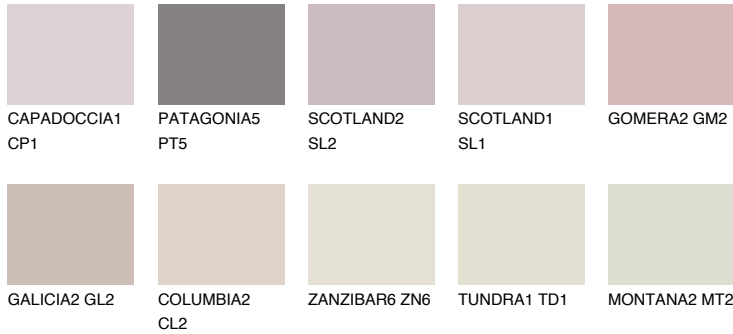

COLOUR DETAILS

GOMERA1 GM1

68% TSR 68%

Matching colours

COLOURS

INTENSE

For more information on plasters and paints, go to www.ceresit.it

*The presented colours refer to plasters and paints offered by Ceresit. Due to the use of digital techniques, the presented colours might not represent the original ones, thus they cannot be considered as a reliable colour presentation. We recommend checking the authentic colour samples.