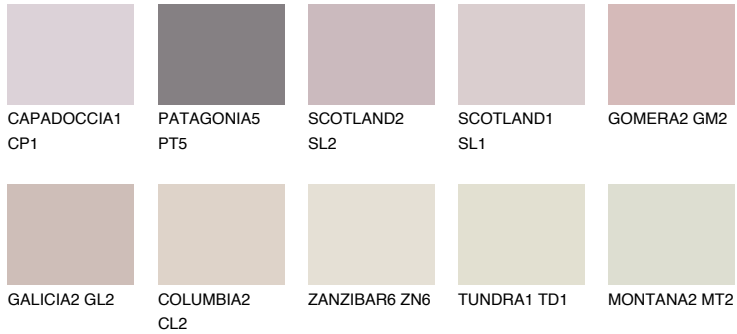

COLOUR DETAILS

GOMERA1 GM1

68% TSR 68%

Matching colours

COLOURS

INTENSE

For more information on plasters and paints, go to www.ceresit.it

*The presented colours refer to plasters and paints offered by Ceresit. Due to the use of digital techniques, the presented colours might not represent the original ones, thus they cannot be considered as a reliable colour presentation. We recommend checking the authentic colour samples.