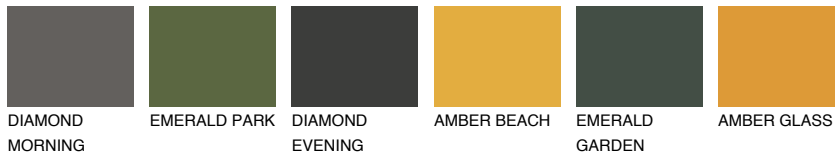

COLOUR DETAILS

GOMERA1 GM1

68% TSR 68%

Matching colours

COLOURS

INTENSE

For more information on plasters and paints, go to www.ceresit.it

*The presented colours refer to plasters and paints offered by Ceresit. Due to the use of digital techniques, the presented colours might not represent the original ones, thus they cannot be considered as a reliable colour presentation. We recommend checking the authentic colour samples.