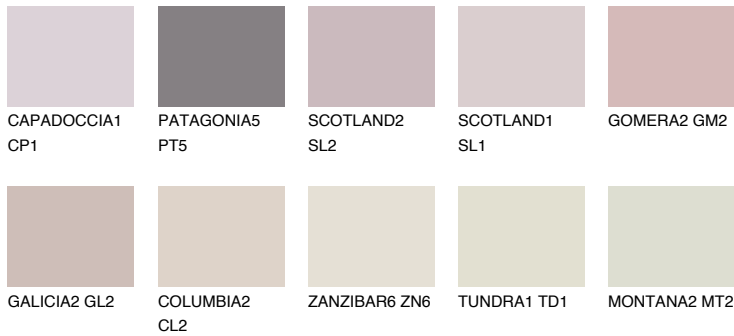

# COLOUR DETAILS

### Matching colours

#### COLOURS

#### INTENSE

For more information on plasters and paints, go to [www.ceresit.it](http://www.ceresit.it)

\*The presented colours refer to plasters and paints offered by Ceresit. Due to the use of digital techniques, the presented colours might not represent the original ones, thus they cannot be considered as a reliable colour presentation. We recommend checking the authentic colour samples.