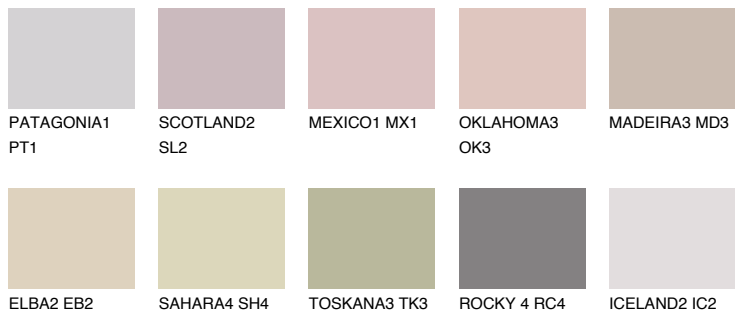

COLOUR DETAILS

GOMERA2 GM2

53% TSR 54%

Matching colours

COLOURS

INTENSE

For more information on plasters and paints, go to www.ceresit.it

*The presented colours refer to plasters and paints offered by Ceresit. Due to the use of digital techniques, the presented colours might not represent the original ones, thus they cannot be considered as a reliable colour presentation. We recommend checking the authentic colour samples.