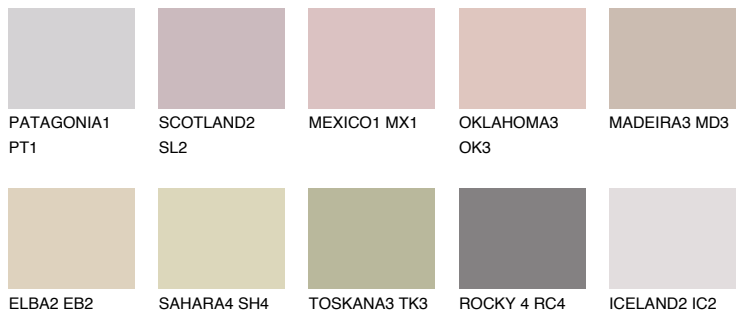

COLOUR DETAILS

GOMERA2 GM2

53% **TSR** 54%

Matching colours

COLOURS

INTENSE

For more information on plasters and paints, go to www.ceresit.it

*The presented colours refer to plasters and paints offered by Ceresit. Due to the use of digital techniques, the presented colours might not represent the original ones, thus they cannot be considered as a reliable colour presentation. We recommend checking the authentic colour samples.