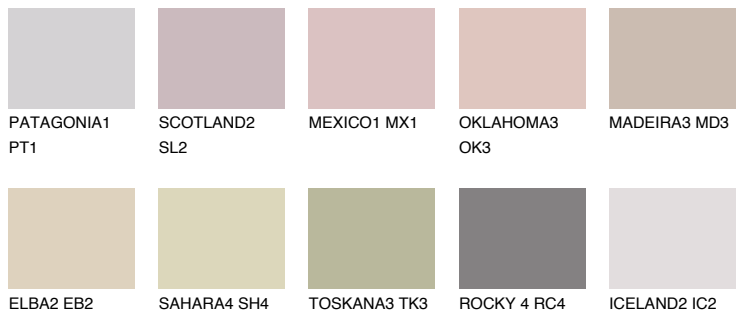

COLOUR DETAILS

GOMERA2 GM2

53% TSR 54%

Matching colours

COLOURS

INTENSE

For more information on plasters and paints, go to www.ceresit.it

*The presented colours refer to plasters and paints offered by Ceresit. Due to the use of digital techniques, the presented colours might not represent the original ones, thus they cannot be considered as a reliable colour presentation. We recommend checking the authentic colour samples.