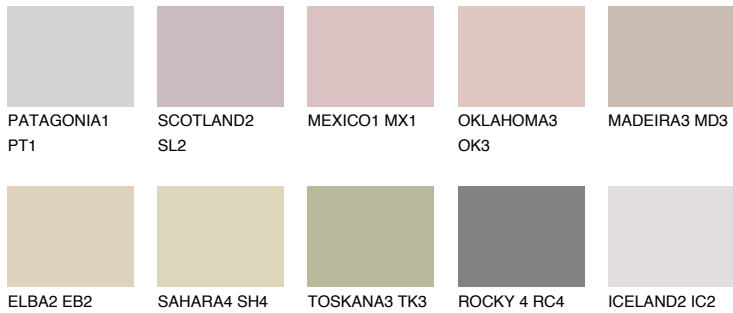

COLOUR DETAILS

GOMERA2 GM2

53% TSR 54%

Matching colours

COLOURS

INTENSE

For more information on plasters and paints, go to www.ceresit.it

*The presented colours refer to plasters and paints offered by Ceresit. Due to the use of digital techniques, the presented colours might not represent the original ones, thus they cannot be considered as a reliable colour presentation. We recommend checking the authentic colour samples.