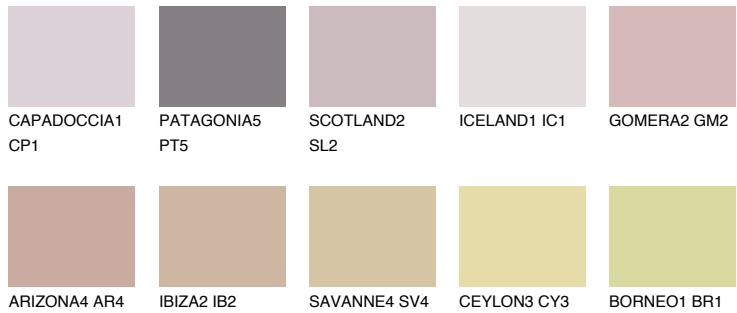

COLOUR DETAILS

GOMERA3 GM3

41% TSR 53%

Matching colours

COLOURS

INTENSE

For more information on plasters and paints, go to www.ceresit.it

*The presented colours refer to plasters and paints offered by Ceresit. Due to the use of digital techniques, the presented colours might not represent the original ones, thus they cannot be considered as a reliable colour presentation. We recommend checking the authentic colour samples.