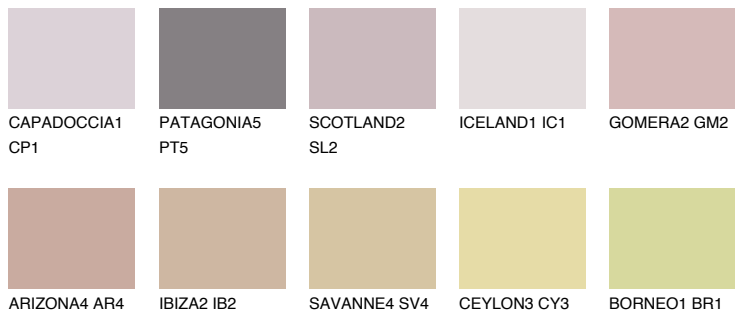

COLOUR DETAILS

GOMERA3 GM3

41% TSR 53%

Matching colours

COLOURS

INTENSE

For more information on plasters and paints, go to www.ceresit.it

*The presented colours refer to plasters and paints offered by Ceresit. Due to the use of digital techniques, the presented colours might not represent the original ones, thus they cannot be considered as a reliable colour presentation. We recommend checking the authentic colour samples.