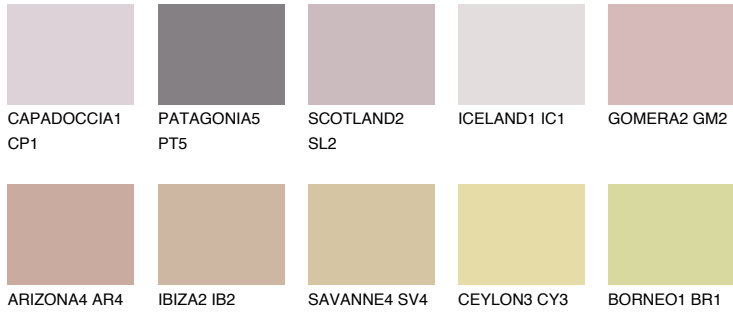

COLOUR DETAILS

GOMERA3 GM3

41% **TSR** 53%

Matching colours

COLOURS

INTENSE

For more information on plasters and paints, go to www.ceresit.it

*The presented colours refer to plasters and paints offered by Ceresit. Due to the use of digital techniques, the presented colours might not represent the original ones, thus they cannot be considered as a reliable colour presentation. We recommend checking the authentic colour samples.