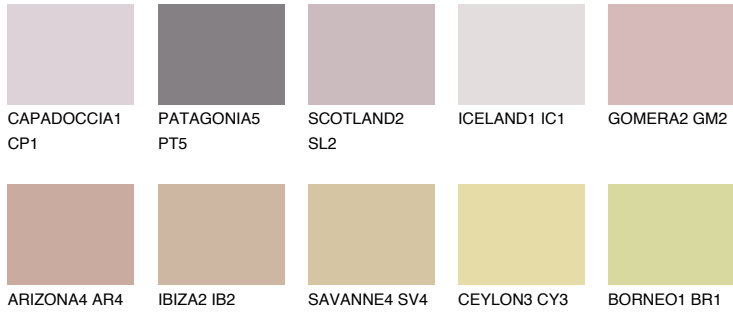

COLOUR DETAILS

GOMERA3 GM3

41% TSR 53%

Matching colours

COLOURS

INTENSE

For more information on plasters and paints, go to www.ceresit.it

*The presented colours refer to plasters and paints offered by Ceresit. Due to the use of digital techniques, the presented colours might not represent the original ones, thus they cannot be considered as a reliable colour presentation. We recommend checking the authentic colour samples.