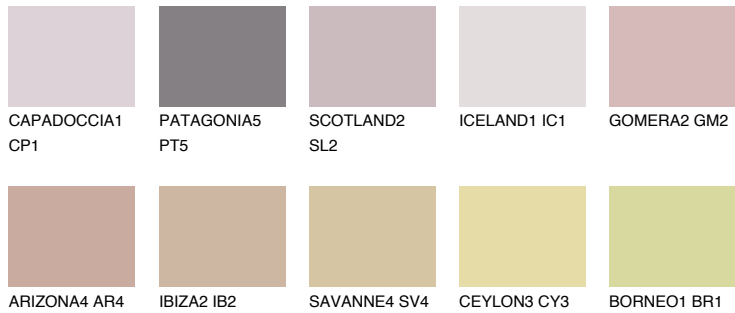

COLOUR DETAILS

GOMERA3 GM3

41% TSR 53%

Matching colours

COLOURS

INTENSE

For more information on plasters and paints, go to www.ceresit.it

*The presented colours refer to plasters and paints offered by Ceresit. Due to the use of digital techniques, the presented colours might not represent the original ones, thus they cannot be considered as a reliable colour presentation. We recommend checking the authentic colour samples.