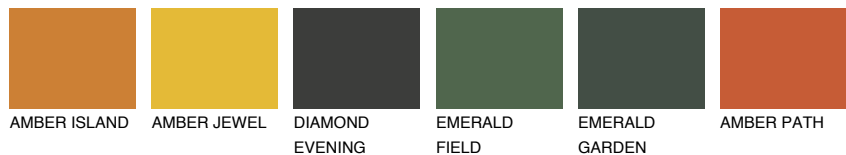

COLOUR DETAILS

GOMERA4 GM4

31% TSR 40%

Matching colours

COLOURS

INTENSE

For more information on plasters and paints, go to www.ceresit.it

*The presented colours refer to plasters and paints offered by Ceresit. Due to the use of digital techniques, the presented colours might not represent the original ones, thus they cannot be considered as a reliable colour presentation. We recommend checking the authentic colour samples.