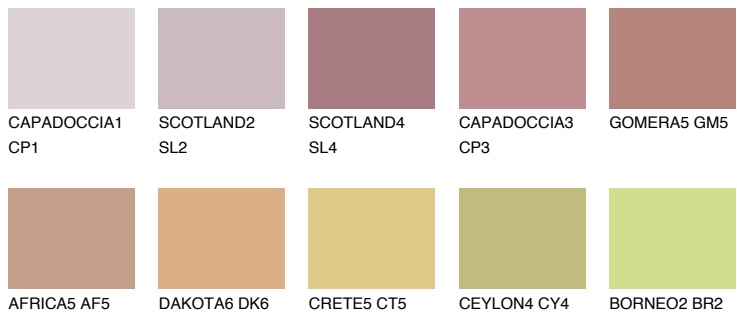

COLOUR DETAILS

GOMERA4 GM4

☀ 31% **TSR 40%**

Matching colours

COLOURS

INTENSE

For more information on plasters and paints, go to www.ceresit.it

*The presented colours refer to plasters and paints offered by Ceresit. Due to the use of digital techniques, the presented colours might not represent the original ones, thus they cannot be considered as a reliable colour presentation. We recommend checking the authentic colour samples.