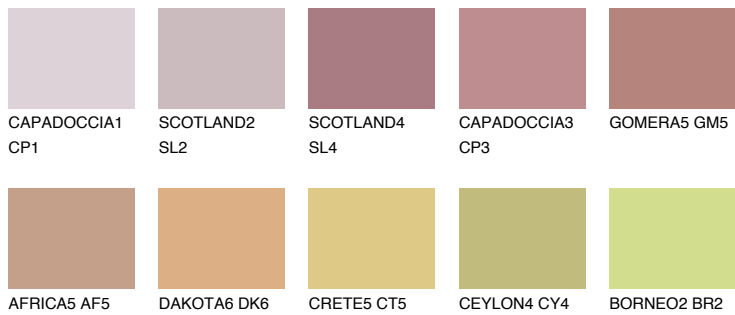

COLOUR DETAILS

GOMERA4 GM4

31% TSR 40%

Matching colours

COLOURS

INTENSE

For more information on plasters and paints, go to www.ceresit.it

*The presented colours refer to plasters and paints offered by Ceresit. Due to the use of digital techniques, the presented colours might not represent the original ones, thus they cannot be considered as a reliable colour presentation. We recommend checking the authentic colour samples.