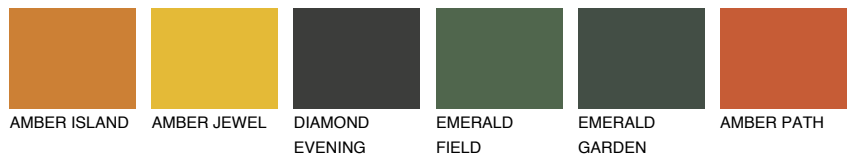

COLOUR DETAILS

GOMERA4 GM4

☀ 31% **TSR 40%**

Matching colours

COLOURS

INTENSE

For more information on plasters and paints, go to www.ceresit.it

*The presented colours refer to plasters and paints offered by Ceresit. Due to the use of digital techniques, the presented colours might not represent the original ones, thus they cannot be considered as a reliable colour presentation. We recommend checking the authentic colour samples.