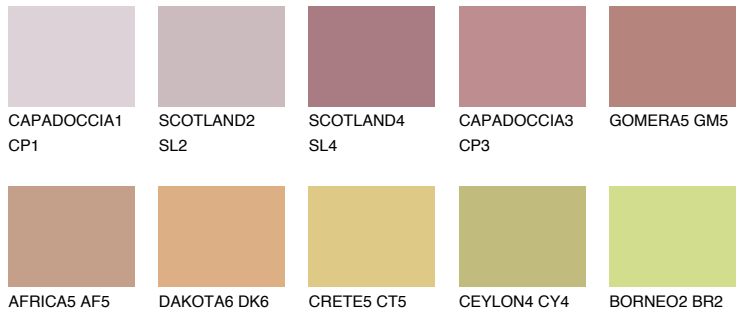

COLOUR DETAILS

GOMERA4 GM4

31% TSR 40%

Matching colours

COLOURS

INTENSE

For more information on plasters and paints, go to www.ceresit.it

*The presented colours refer to plasters and paints offered by Ceresit. Due to the use of digital techniques, the presented colours might not represent the original ones, thus they cannot be considered as a reliable colour presentation. We recommend checking the authentic colour samples.