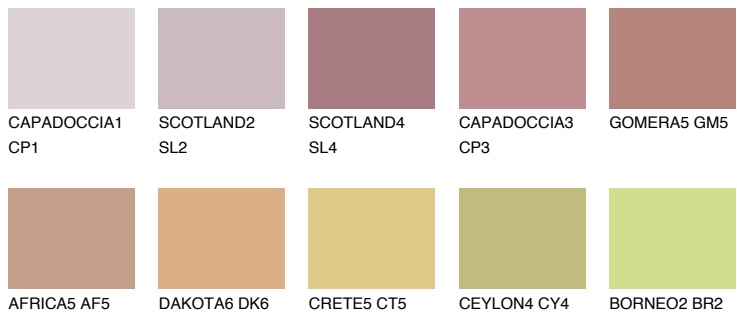

COLOUR DETAILS

GOMERA4 GM4

31% TSR 40%

Matching colours

COLOURS

INTENSE

For more information on plasters and paints, go to www.ceresit.it

*The presented colours refer to plasters and paints offered by Ceresit. Due to the use of digital techniques, the presented colours might not represent the original ones, thus they cannot be considered as a reliable colour presentation. We recommend checking the authentic colour samples.