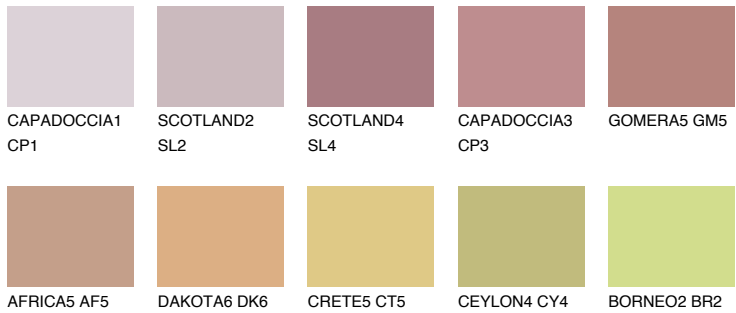

COLOUR DETAILS

GOMERA4 GM4

31% TSR 40%

Matching colours

COLOURS

INTENSE

For more information on plasters and paints, go to www.ceresit.it

*The presented colours refer to plasters and paints offered by Ceresit. Due to the use of digital techniques, the presented colours might not represent the original ones, thus they cannot be considered as a reliable colour presentation. We recommend checking the authentic colour samples.