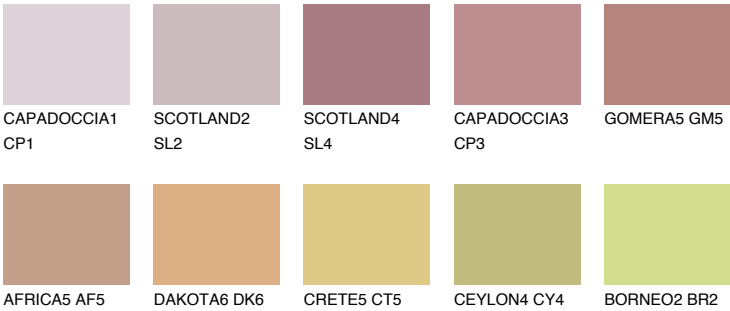

## GOMERA4 GM4

☀ 31%    **TSR 40%**

### Matching colours

#### COLOURS

#### INTENSE

For more information on plasters and paints, go to [www.ceresit.it](http://www.ceresit.it)

\*The presented colours refer to plasters and paints offered by Ceresit. Due to the use of digital techniques, the presented colours might not represent the original ones, thus they cannot be considered as a reliable colour presentation. We recommend checking the authentic colour samples.