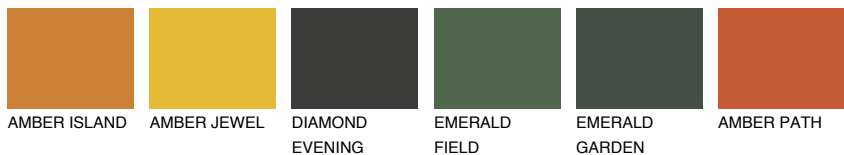

COLOUR DETAILS

GOMERA4 GM4

31% TSR 40%

Matching colours

COLOURS

INTENSE

For more information on plasters and paints, go to www.ceresit.it

*The presented colours refer to plasters and paints offered by Ceresit. Due to the use of digital techniques, the presented colours might not represent the original ones, thus they cannot be considered as a reliable colour presentation. We recommend checking the authentic colour samples.