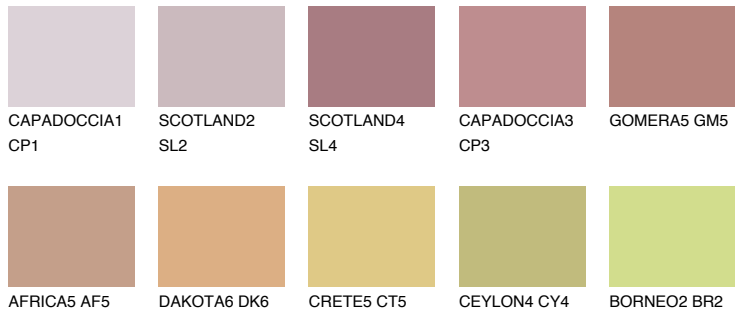

COLOUR DETAILS

GOMERA4 GM4

31% TSR 40%

Matching colours

COLOURS

INTENSE

For more information on plasters and paints, go to www.ceresit.it

*The presented colours refer to plasters and paints offered by Ceresit. Due to the use of digital techniques, the presented colours might not represent the original ones, thus they cannot be considered as a reliable colour presentation. We recommend checking the authentic colour samples.