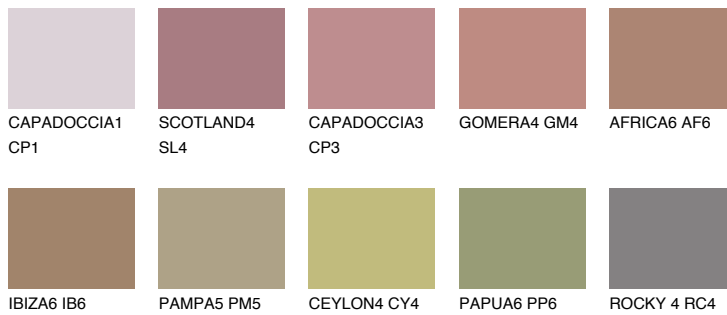

## GOMERA5 GM5

☀ 28%    **TSR** 34%

### Matching colours

#### COLOURS

#### INTENSE

For more information on plasters and paints, go to [www.ceresit.it](http://www.ceresit.it)

\*The presented colours refer to plasters and paints offered by Ceresit. Due to the use of digital techniques, the presented colours might not represent the original ones, thus they cannot be considered as a reliable colour presentation. We recommend checking the authentic colour samples.