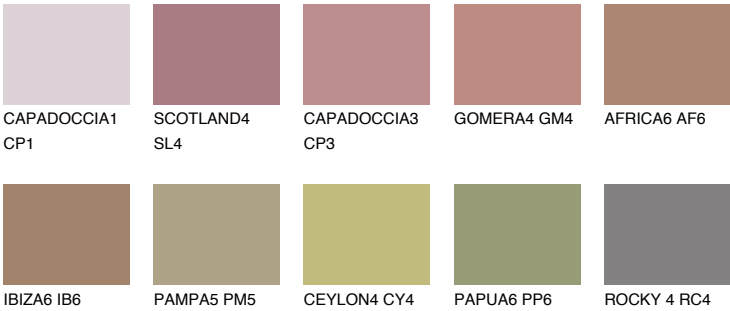

## GOMERA5 GM5

☀ 28%    **TSR** 34%

### Matching colours

#### COLOURS

#### INTENSE

For more information on plasters and paints, go to [www.ceresit.it](http://www.ceresit.it)

\*The presented colours refer to plasters and paints offered by Ceresit. Due to the use of digital techniques, the presented colours might not represent the original ones, thus they cannot be considered as a reliable colour presentation. We recommend checking the authentic colour samples.