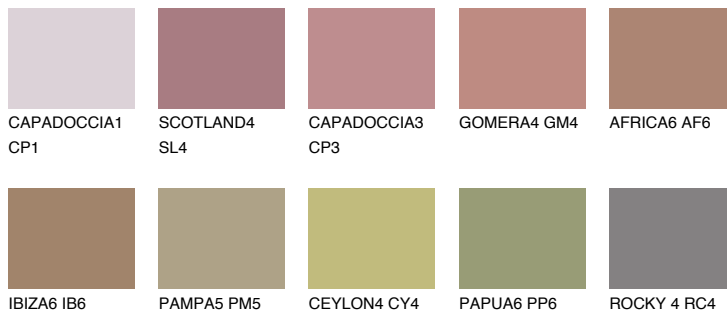

# COLOUR DETAILS

### Matching colours

#### COLOURS

#### INTENSE

For more information on plasters and paints, go to [www.ceresit.it](http://www.ceresit.it)

\*The presented colours refer to plasters and paints offered by Ceresit. Due to the use of digital techniques, the presented colours might not represent the original ones, thus they cannot be considered as a reliable colour presentation. We recommend checking the authentic colour samples.