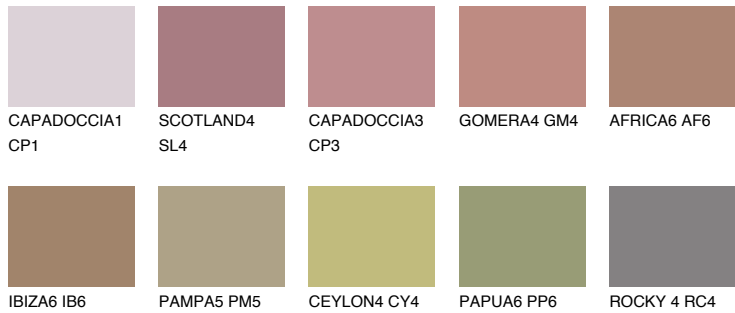

# COLOUR DETAILS

### Matching colours

#### COLOURS

#### INTENSE

For more information on plasters and paints, go to [www.ceresit.it](http://www.ceresit.it)

\*The presented colours refer to plasters and paints offered by Ceresit. Due to the use of digital techniques, the presented colours might not represent the original ones, thus they cannot be considered as a reliable colour presentation. We recommend checking the authentic colour samples.