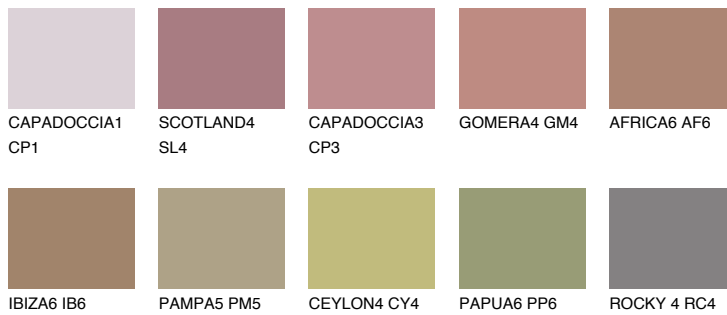

COLOUR DETAILS

GOMERA5 GM5

28% **TSR** 34%

Matching colours

COLOURS

INTENSE

For more information on plasters and paints, go to www.ceresit.it

*The presented colours refer to plasters and paints offered by Ceresit. Due to the use of digital techniques, the presented colours might not represent the original ones, thus they cannot be considered as a reliable colour presentation. We recommend checking the authentic colour samples.