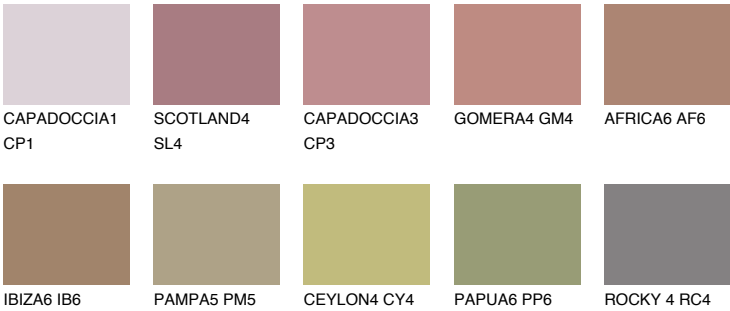

GOMERA5 GM5

28% **TSR** 34%

Matching colours

COLOURS

INTENSE

For more information on plasters and paints, go to www.ceresit.it

*The presented colours refer to plasters and paints offered by Ceresit. Due to the use of digital techniques, the presented colours might not represent the original ones, thus they cannot be considered as a reliable colour presentation. We recommend checking the authentic colour samples.