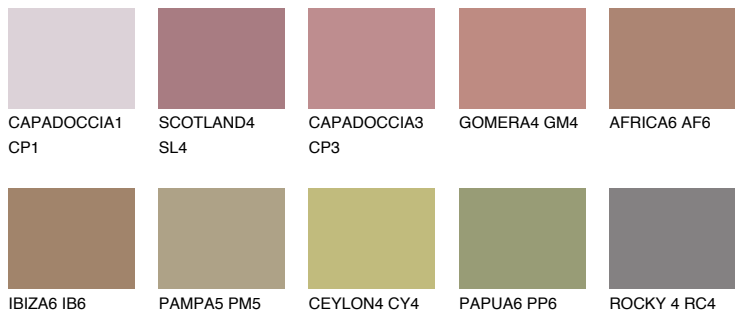

COLOUR DETAILS

GOMERA5 GM5

☀️ 28% **TSR 34%**

Matching colours

COLOURS

INTENSE

For more information on plasters and paints, go to www.ceresit.it

*The presented colours refer to plasters and paints offered by Ceresit. Due to the use of digital techniques, the presented colours might not represent the original ones, thus they cannot be considered as a reliable colour presentation. We recommend checking the authentic colour samples.