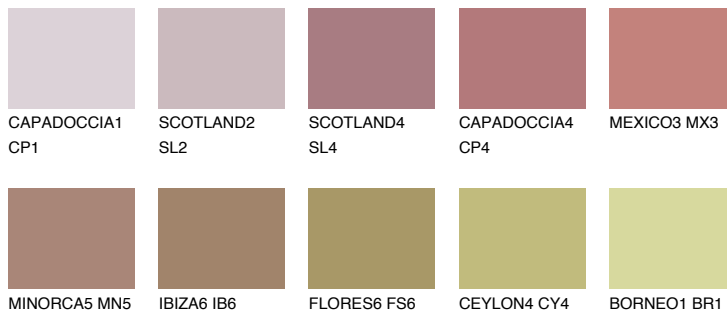

COLOUR DETAILS

GOMERA6 GM6

☀ 23% **TSR** 31%

Matching colours

COLOURS

INTENSE

For more information on plasters and paints, go to www.ceresit.it

*The presented colours refer to plasters and paints offered by Ceresit. Due to the use of digital techniques, the presented colours might not represent the original ones, thus they cannot be considered as a reliable colour presentation. We recommend checking the authentic colour samples.