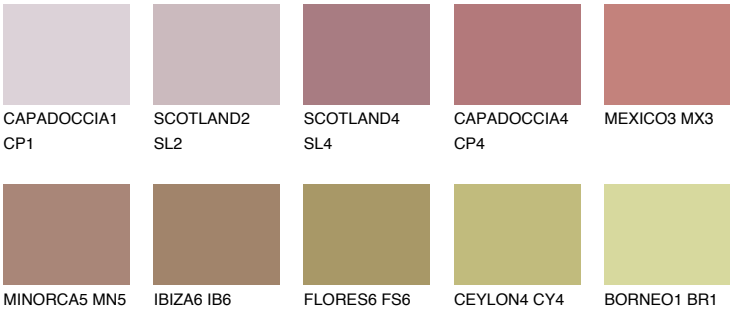

## GOMERA6 GM6

☀ 23%    **TSR** 31%

### Matching colours

#### COLOURS

#### INTENSE

For more information on plasters and paints, go to  
[www.ceresit.it](http://www.ceresit.it)

\*The presented colours refer to plasters and paints offered by Ceresit. Due to the use of digital techniques, the presented colours might not represent the original ones, thus they cannot be considered as a reliable colour presentation. We recommend checking the authentic colour samples.