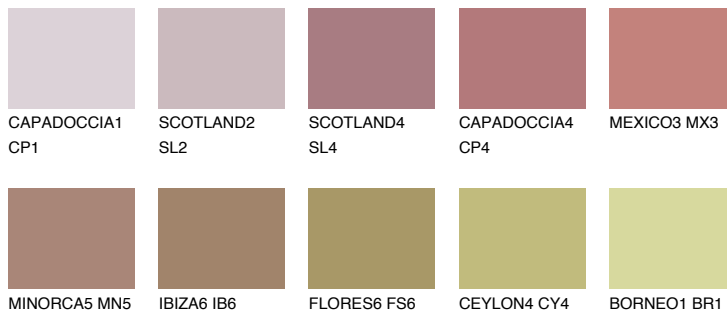

GOMERA6 GM6

23% **TSR** 31%

Matching colours

COLOURS

INTENSE

For more information on plasters and paints, go to
www.ceresit.it

*The presented colours refer to plasters and paints offered by Ceresit. Due to the use of digital techniques, the presented colours might not represent the original ones, thus they cannot be considered as a reliable colour presentation. We recommend checking the authentic colour samples.