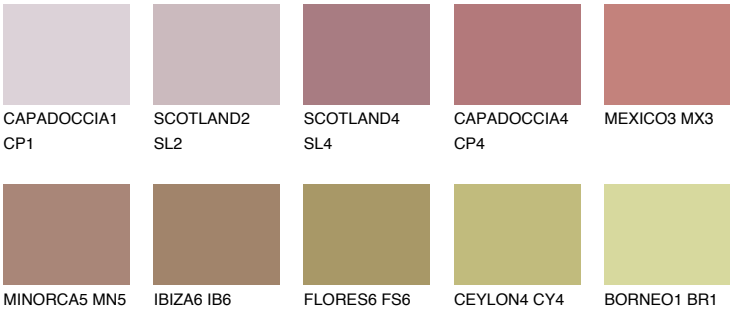

GOMERA6 GM6

☀ 23% **TSR** 31%

Matching colours

COLOURS

INTENSE

For more information on plasters and paints, go to www.ceresit.it

*The presented colours refer to plasters and paints offered by Ceresit. Due to the use of digital techniques, the presented colours might not represent the original ones, thus they cannot be considered as a reliable colour presentation. We recommend checking the authentic colour samples.