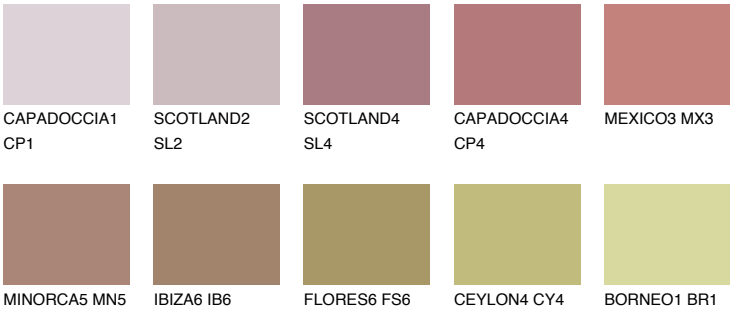

GOMERA6 GM6

☀ 23% **TSR** 31%

Matching colours

COLOURS

INTENSE

For more information on plasters and paints, go to
www.ceresit.it

*The presented colours refer to plasters and paints offered by Ceresit. Due to the use of digital techniques, the presented colours might not represent the original ones, thus they cannot be considered as a reliable colour presentation. We recommend checking the authentic colour samples.