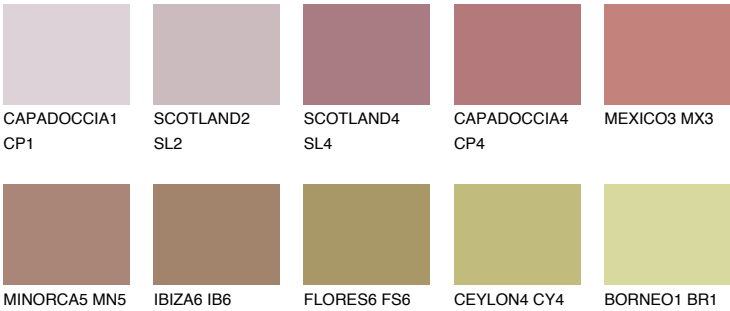

## GOMERA6 GM6

23% **TSR** 31%

### Matching colours

#### COLOURS

#### INTENSE

For more information on plasters and paints, go to [www.ceresit.it](http://www.ceresit.it)

\*The presented colours refer to plasters and paints offered by Ceresit. Due to the use of digital techniques, the presented colours might not represent the original ones, thus they cannot be considered as a reliable colour presentation. We recommend checking the authentic colour samples.