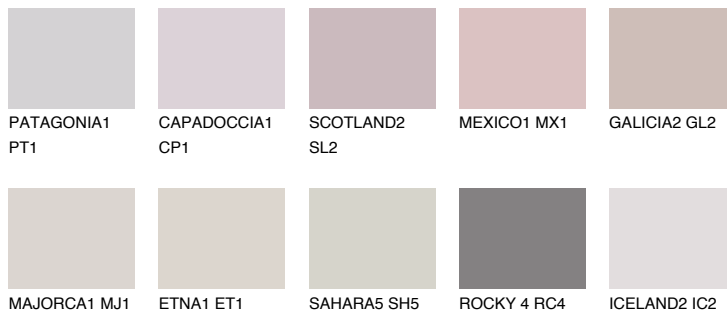

# COLOUR DETAILS

### Matching colours

#### COLOURS

#### INTENSE

For more information on plasters and paints, go to [www.ceresit.it](http://www.ceresit.it)

\*The presented colours refer to plasters and paints offered by Ceresit. Due to the use of digital techniques, the presented colours might not represent the original ones, thus they cannot be considered as a reliable colour presentation. We recommend checking the authentic colour samples.