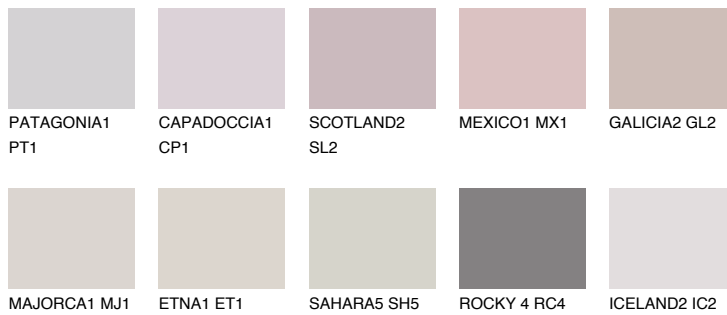

COLOUR DETAILS

FORMENTERA1 FR1

62% **TSR** 61%

Matching colours

COLOURS

INTENSE

For more information on plasters and paints, go to www.ceresit.it

*The presented colours refer to plasters and paints offered by Ceresit. Due to the use of digital techniques, the presented colours might not represent the original ones, thus they cannot be considered as a reliable colour presentation. We recommend checking the authentic colour samples.