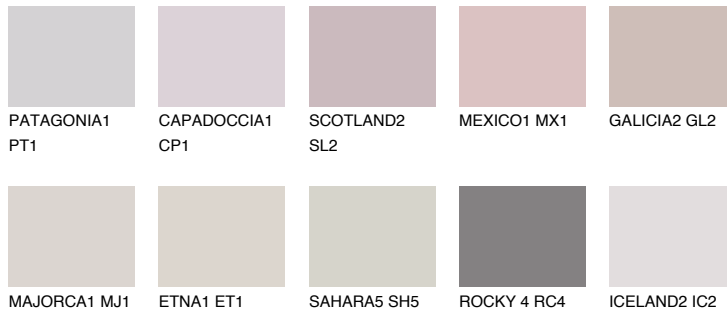

COLOUR DETAILS

FORMENTERA1 FR1

62% **TSR** 61%

Matching colours

COLOURS

INTENSE

For more information on plasters and paints, go to www.ceresit.it

*The presented colours refer to plasters and paints offered by Ceresit. Due to the use of digital techniques, the presented colours might not represent the original ones, thus they cannot be considered as a reliable colour presentation. We recommend checking the authentic colour samples.