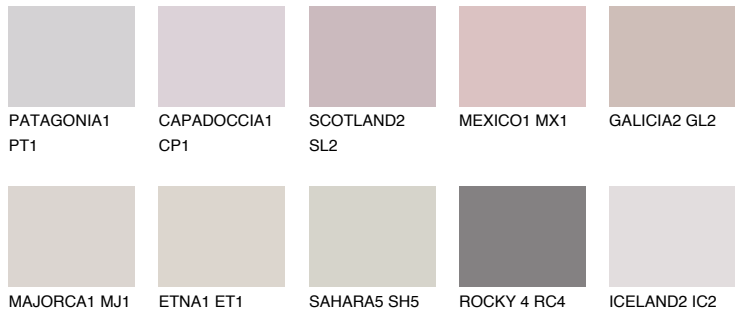

COLOUR DETAILS

FORMENTERA1 FR1

62% **TSR** 61%

Matching colours

COLOURS

INTENSE

For more information on plasters and paints, go to www.ceresit.it

*The presented colours refer to plasters and paints offered by Ceresit. Due to the use of digital techniques, the presented colours might not represent the original ones, thus they cannot be considered as a reliable colour presentation. We recommend checking the authentic colour samples.