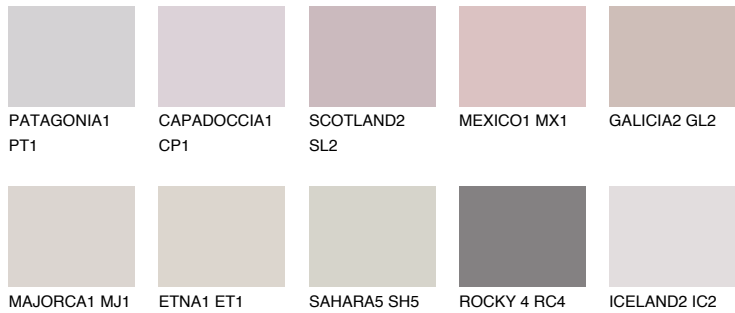

# COLOUR DETAILS

### Matching colours

#### COLOURS

#### INTENSE

For more information on plasters and paints, go to [www.ceresit.it](http://www.ceresit.it)

\*The presented colours refer to plasters and paints offered by Ceresit. Due to the use of digital techniques, the presented colours might not represent the original ones, thus they cannot be considered as a reliable colour presentation. We recommend checking the authentic colour samples.