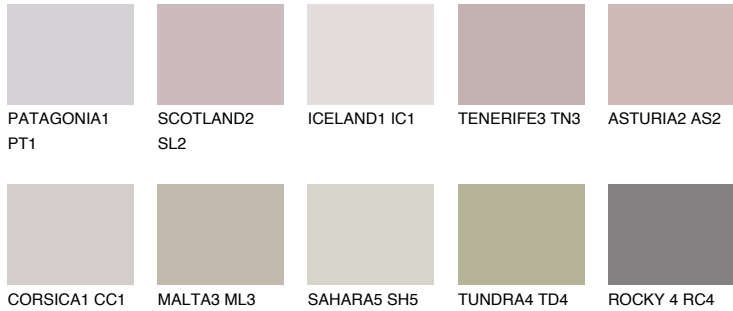

# COLOUR DETAILS

### Matching colours

#### COLOURS

#### INTENSE

For more information on plasters and paints, go to [www.ceresit.it](http://www.ceresit.it)

\*The presented colours refer to plasters and paints offered by Ceresit. Due to the use of digital techniques, the presented colours might not represent the original ones, thus they cannot be considered as a reliable colour presentation. We recommend checking the authentic colour samples.