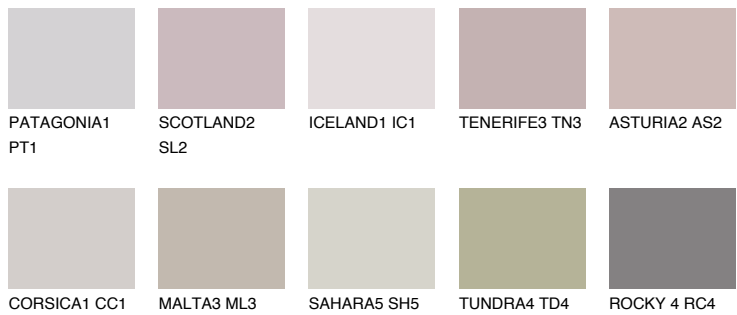

COLOUR DETAILS

FORMENTERA2 FR2

53% **TSR** 51%

Matching colours

COLOURS

INTENSE

For more information on plasters and paints, go to www.ceresit.it

*The presented colours refer to plasters and paints offered by Ceresit. Due to the use of digital techniques, the presented colours might not represent the original ones, thus they cannot be considered as a reliable colour presentation. We recommend checking the authentic colour samples.