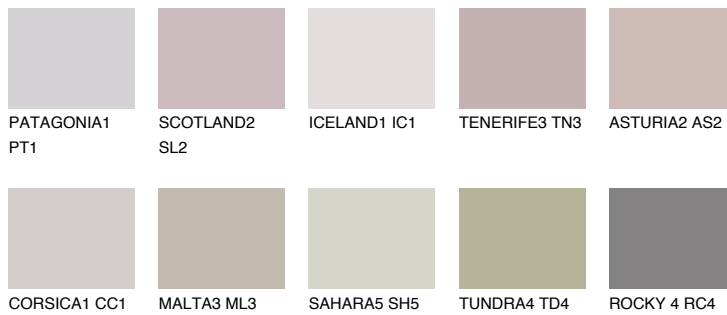

COLOUR DETAILS

FORMENTERA2 FR2

53% **TSR** 51%

Matching colours

COLOURS

INTENSE

For more information on plasters and paints, go to www.ceresit.it

*The presented colours refer to plasters and paints offered by Ceresit. Due to the use of digital techniques, the presented colours might not represent the original ones, thus they cannot be considered as a reliable colour presentation. We recommend checking the authentic colour samples.