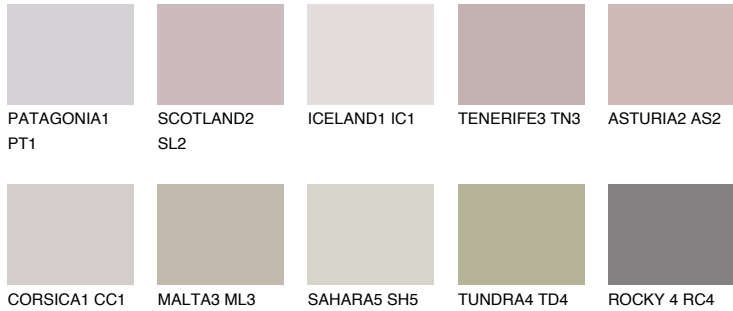

COLOUR DETAILS

FORMENTERA2 FR2

53% **TSR** 51%

Matching colours

COLOURS

INTENSE

For more information on plasters and paints, go to www.ceresit.it

*The presented colours refer to plasters and paints offered by Ceresit. Due to the use of digital techniques, the presented colours might not represent the original ones, thus they cannot be considered as a reliable colour presentation. We recommend checking the authentic colour samples.