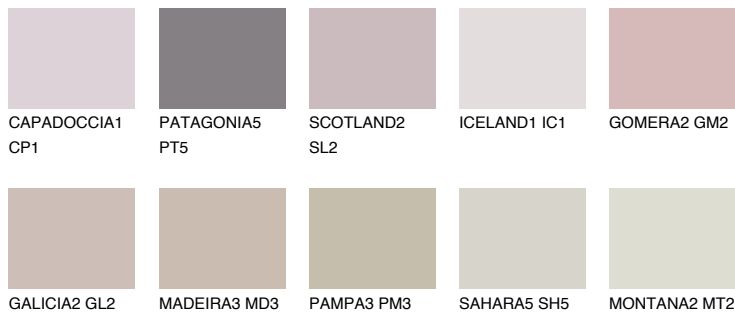

COLOUR DETAILS

FORMENTERA3 FR3

46% **TSR** 53%

Matching colours

COLOURS

INTENSE

For more information on plasters and paints, go to www.ceresit.it

*The presented colours refer to plasters and paints offered by Ceresit. Due to the use of digital techniques, the presented colours might not represent the original ones, thus they cannot be considered as a reliable colour presentation. We recommend checking the authentic colour samples.