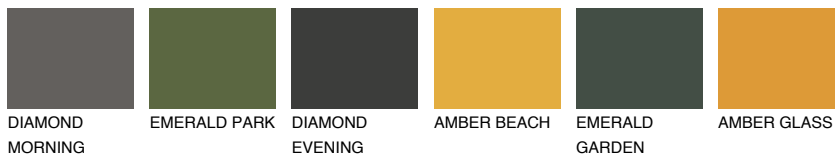

COLOUR DETAILS

FORMENTERA3 FR3

46% **TSR** 53%

Matching colours

COLOURS

INTENSE

For more information on plasters and paints, go to www.ceresit.it

*The presented colours refer to plasters and paints offered by Ceresit. Due to the use of digital techniques, the presented colours might not represent the original ones, thus they cannot be considered as a reliable colour presentation. We recommend checking the authentic colour samples.