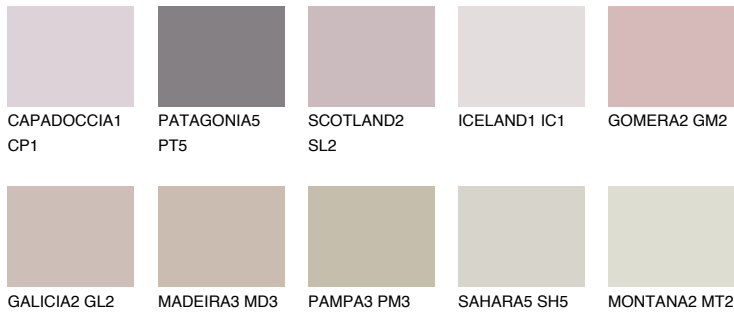

COLOUR DETAILS

FORMENTERA3 FR3

46% **TSR** 53%

Matching colours

COLOURS

INTENSE

For more information on plasters and paints, go to www.ceresit.it

*The presented colours refer to plasters and paints offered by Ceresit. Due to the use of digital techniques, the presented colours might not represent the original ones, thus they cannot be considered as a reliable colour presentation. We recommend checking the authentic colour samples.