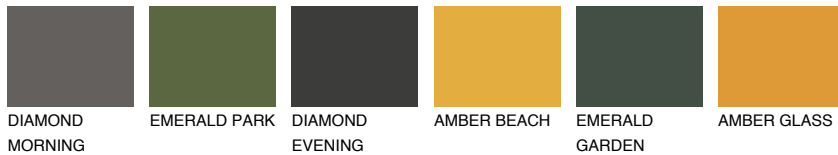

COLOUR DETAILS

FORMENTERA3 FR3

46% **TSR** 53%

Matching colours

COLOURS

INTENSE

For more information on plasters and paints, go to www.ceresit.it

*The presented colours refer to plasters and paints offered by Ceresit. Due to the use of digital techniques, the presented colours might not represent the original ones, thus they cannot be considered as a reliable colour presentation. We recommend checking the authentic colour samples.