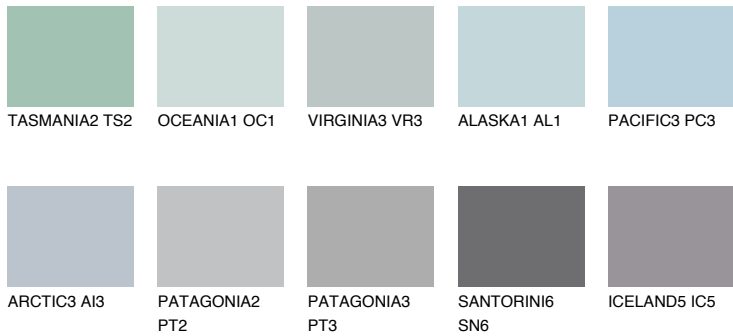

# COLOUR DETAILS

## SAMOA1 SA1

59% TSR 63%

### Matching colours

#### COLOURS