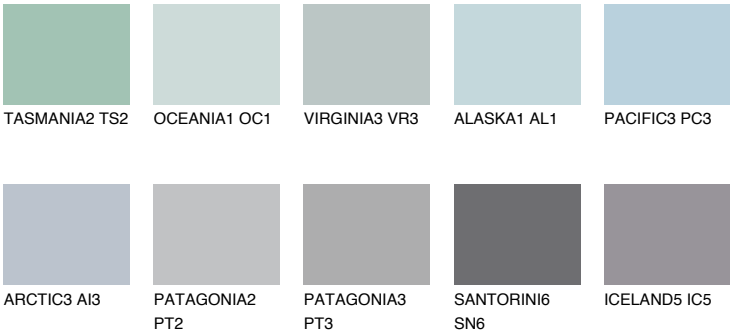

COLOUR DETAILS

SAMOA1 SA1

59% TSR 63%

Matching colours

COLOURS

INTENSE

For more information on plasters and paints, go to www.ceresit.it

*The presented colours refer to plasters and paints offered by Ceresit. Due to the use of digital techniques, the presented colours might not represent the original ones, thus they cannot be considered as a reliable colour presentation. We recommend checking the authentic colour samples.