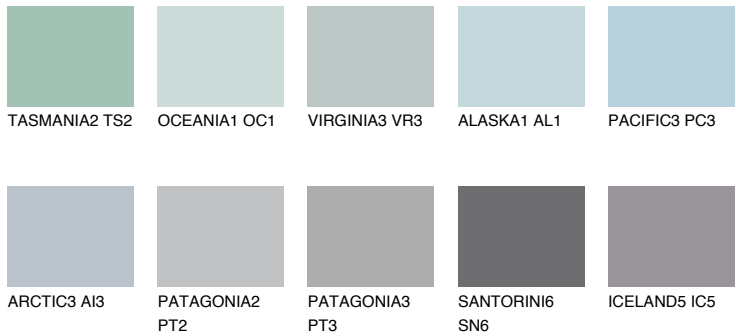

COLOUR DETAILS

SAMOA1 SA1

59% TSR 63%

Matching colours

COLOURS

INTENSE

For more information on plasters and paints, go to www.ceresit.it

*The presented colours refer to plasters and paints offered by Ceresit. Due to the use of digital techniques, the presented colours might not represent the original ones, thus they cannot be considered as a reliable colour presentation. We recommend checking the authentic colour samples.