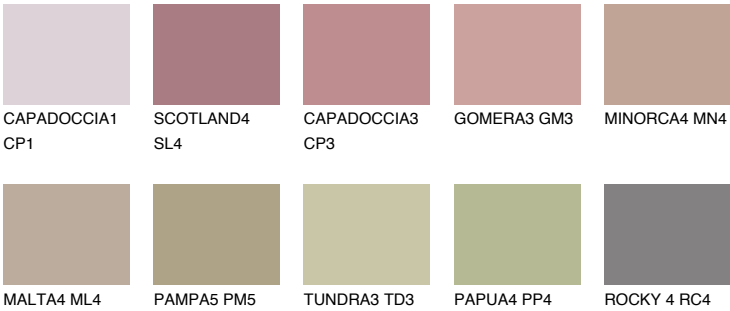

FORMENTERA4 FR4

33% **TSR** 38%

Matching colours

COLOURS

INTENSE

For more information on plasters and paints, go to www.ceresit.it

*The presented colours refer to plasters and paints offered by Ceresit. Due to the use of digital techniques, the presented colours might not represent the original ones, thus they cannot be considered as a reliable colour presentation. We recommend checking the authentic colour samples.