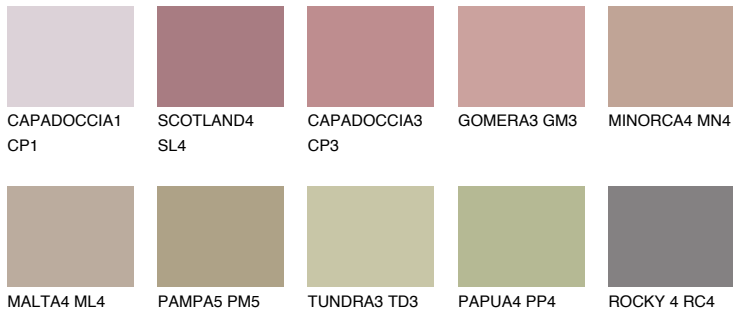

# COLOUR DETAILS

### Matching colours

#### COLOURS

#### INTENSE

For more information on plasters and paints, go to [www.ceresit.it](http://www.ceresit.it)

\*The presented colours refer to plasters and paints offered by Ceresit. Due to the use of digital techniques, the presented colours might not represent the original ones, thus they cannot be considered as a reliable colour presentation. We recommend checking the authentic colour samples.