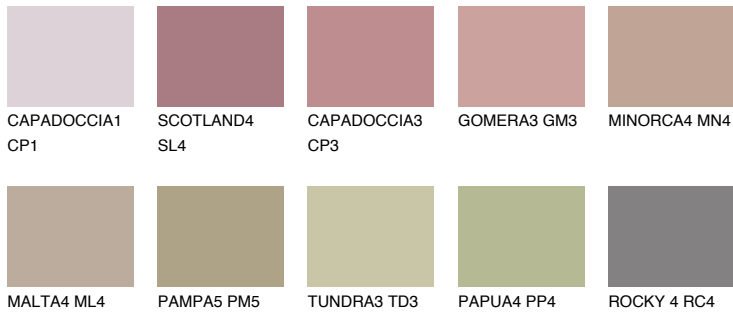

COLOUR DETAILS

FORMENTERA4 FR4

33% **TSR** 38%

Matching colours

COLOURS

INTENSE

For more information on plasters and paints, go to www.ceresit.it

*The presented colours refer to plasters and paints offered by Ceresit. Due to the use of digital techniques, the presented colours might not represent the original ones, thus they cannot be considered as a reliable colour presentation. We recommend checking the authentic colour samples.