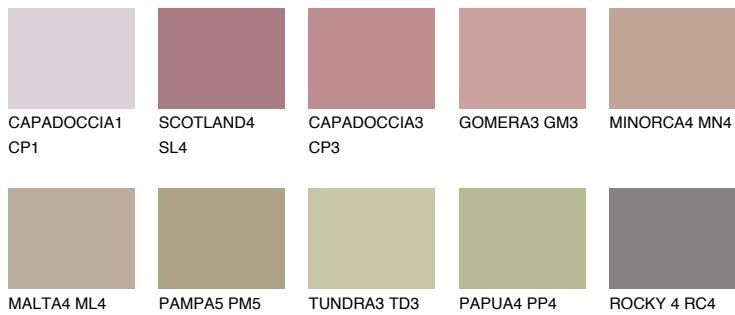

# COLOUR DETAILS

### Matching colours

#### COLOURS

#### INTENSE

For more information on plasters and paints, go to [www.ceresit.it](http://www.ceresit.it)

\*The presented colours refer to plasters and paints offered by Ceresit. Due to the use of digital techniques, the presented colours might not represent the original ones, thus they cannot be considered as a reliable colour presentation. We recommend checking the authentic colour samples.