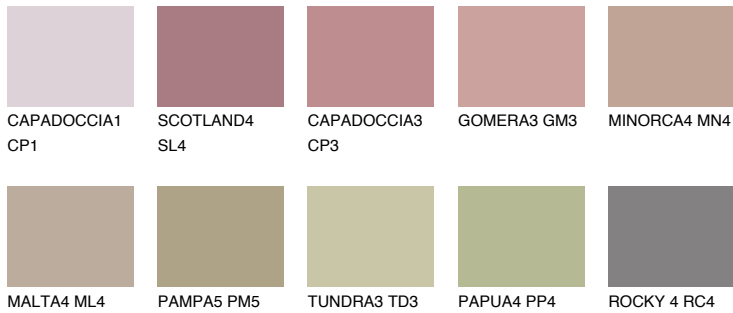

COLOUR DETAILS

FORMENTERA4 FR4

33% **TSR** 38%

Matching colours

COLOURS

INTENSE

For more information on plasters and paints, go to www.ceresit.it

*The presented colours refer to plasters and paints offered by Ceresit. Due to the use of digital techniques, the presented colours might not represent the original ones, thus they cannot be considered as a reliable colour presentation. We recommend checking the authentic colour samples.