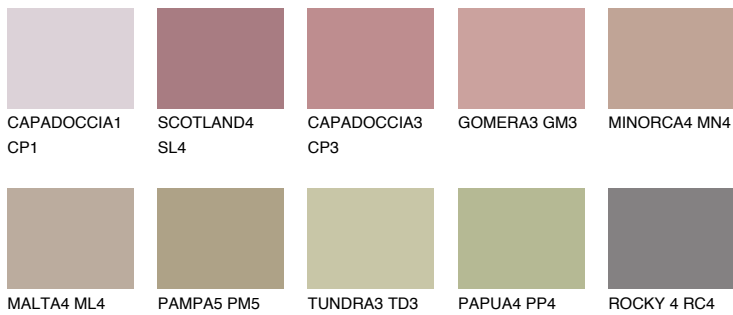

# COLOUR DETAILS

### Matching colours

#### COLOURS

#### INTENSE

For more information on plasters and paints, go to [www.ceresit.it](http://www.ceresit.it)

\*The presented colours refer to plasters and paints offered by Ceresit. Due to the use of digital techniques, the presented colours might not represent the original ones, thus they cannot be considered as a reliable colour presentation. We recommend checking the authentic colour samples.