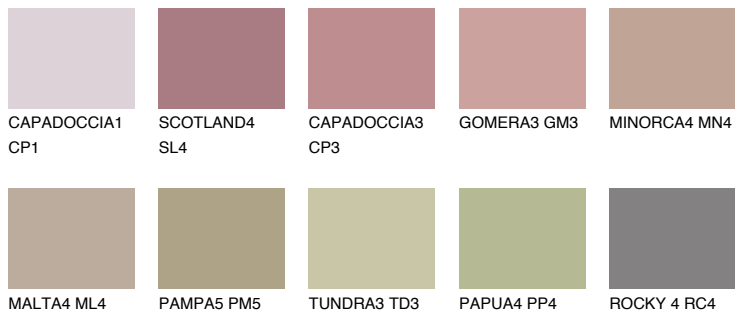

FORMENTERA4 FR4

33% **TSR** 38%

Matching colours

COLOURS

INTENSE

For more information on plasters and paints, go to www.ceresit.it

*The presented colours refer to plasters and paints offered by Ceresit. Due to the use of digital techniques, the presented colours might not represent the original ones, thus they cannot be considered as a reliable colour presentation. We recommend checking the authentic colour samples.