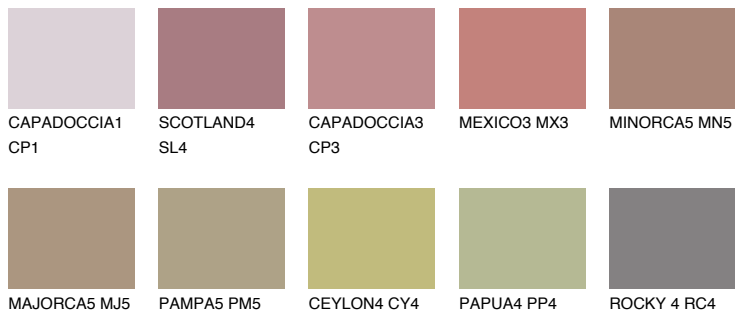

COLOUR DETAILS

FORMENTERA5 FR5

☀ 24% **TSR** 29%

Matching colours

COLOURS

INTENSE

For more information on plasters and paints, go to www.ceresit.it

*The presented colours refer to plasters and paints offered by Ceresit. Due to the use of digital techniques, the presented colours might not represent the original ones, thus they cannot be considered as a reliable colour presentation. We recommend checking the authentic colour samples.