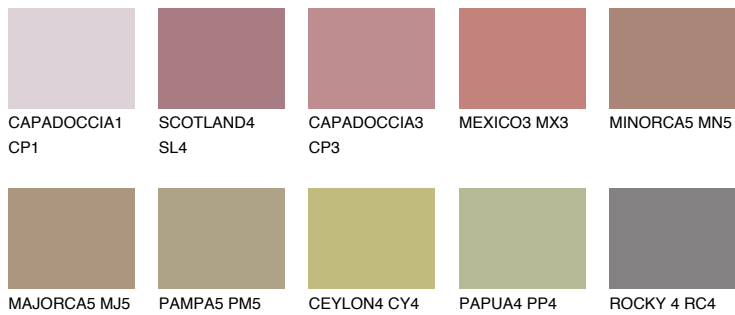

## FORMENTERA5 FR5

☀ 24%    **TSR** 29%

### Matching colours

#### COLOURS

#### INTENSE

For more information on plasters and paints, go to  
[www.ceresit.it](http://www.ceresit.it)

\*The presented colours refer to plasters and paints offered by Ceresit. Due to the use of digital techniques, the presented colours might not represent the original ones, thus they cannot be considered as a reliable colour presentation. We recommend checking the authentic colour samples.