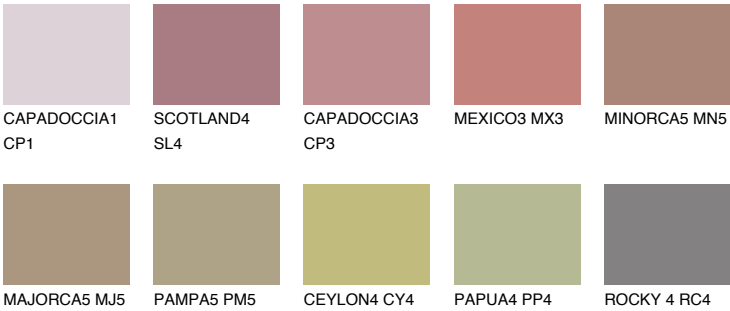

FORMENTERA5 FR5

☀ 24% **TSR** 29%

Matching colours

COLOURS

INTENSE

For more information on plasters and paints, go to www.ceresit.it

*The presented colours refer to plasters and paints offered by Ceresit. Due to the use of digital techniques, the presented colours might not represent the original ones, thus they cannot be considered as a reliable colour presentation. We recommend checking the authentic colour samples.