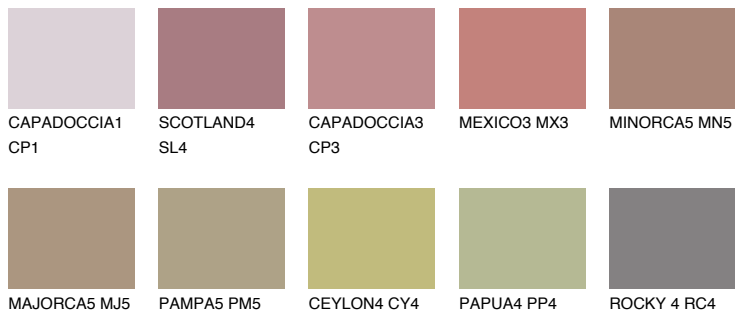

FORMENTERA5 FR5

☀ 24% **TSR** 29%

Matching colours

COLOURS

INTENSE

For more information on plasters and paints, go to
www.ceresit.it

*The presented colours refer to plasters and paints offered by Ceresit. Due to the use of digital techniques, the presented colours might not represent the original ones, thus they cannot be considered as a reliable colour presentation. We recommend checking the authentic colour samples.