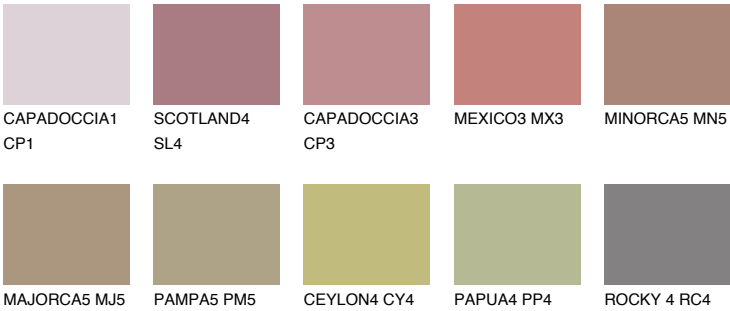

## FORMENTERA5 FR5

☀ 24%    **TSR** 29%

### Matching colours

#### COLOURS

#### INTENSE

For more information on plasters and paints, go to [www.ceresit.it](http://www.ceresit.it)

\*The presented colours refer to plasters and paints offered by Ceresit. Due to the use of digital techniques, the presented colours might not represent the original ones, thus they cannot be considered as a reliable colour presentation. We recommend checking the authentic colour samples.