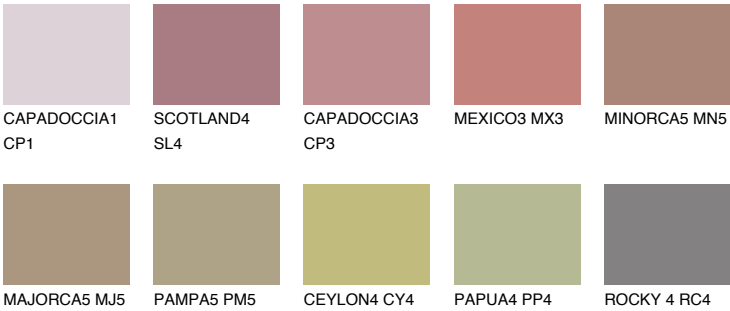

## FORMENTERA5 FR5

☀️ 24%    **TSR** 29%

### Matching colours

#### COLOURS

#### INTENSE

For more information on plasters and paints, go to  
[www.ceresit.it](http://www.ceresit.it)

\*The presented colours refer to plasters and paints offered by Ceresit. Due to the use of digital techniques, the presented colours might not represent the original ones, thus they cannot be considered as a reliable colour presentation. We recommend checking the authentic colour samples.