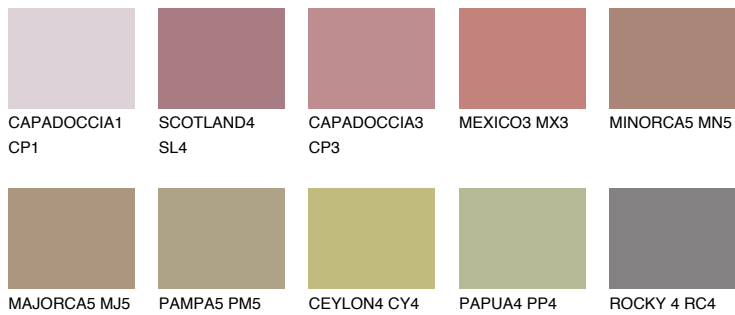

FORMENTERA5 FR5

☀️ 24% **TSR** 29%

Matching colours

COLOURS

INTENSE

For more information on plasters and paints, go to
www.ceresit.it

*The presented colours refer to plasters and paints offered by Ceresit. Due to the use of digital techniques, the presented colours might not represent the original ones, thus they cannot be considered as a reliable colour presentation. We recommend checking the authentic colour samples.