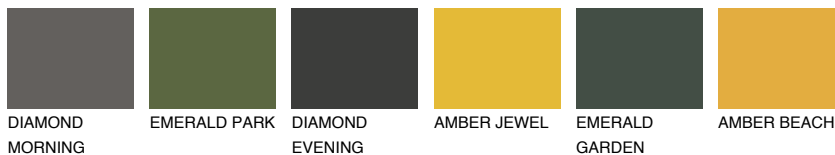

COLOUR DETAILS

FORMENTERA6 FR6

☀ 15% **TSR 20%**

Matching colours

COLOURS

INTENSE

For more information on plasters and paints, go to www.ceresit.it

*The presented colours refer to plasters and paints offered by Ceresit. Due to the use of digital techniques, the presented colours might not represent the original ones, thus they cannot be considered as a reliable colour presentation. We recommend checking the authentic colour samples.