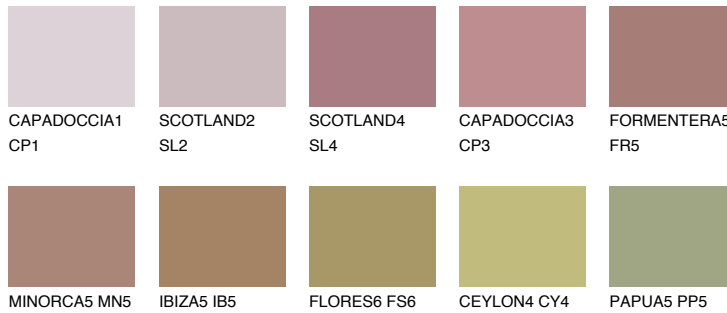

COLOUR DETAILS

FORMENTERA6 FR6

☀ 15% **TSR** 20%

Matching colours

COLOURS

INTENSE

For more information on plasters and paints, go to www.ceresit.it

*The presented colours refer to plasters and paints offered by Ceresit. Due to the use of digital techniques, the presented colours might not represent the original ones, thus they cannot be considered as a reliable colour presentation. We recommend checking the authentic colour samples.