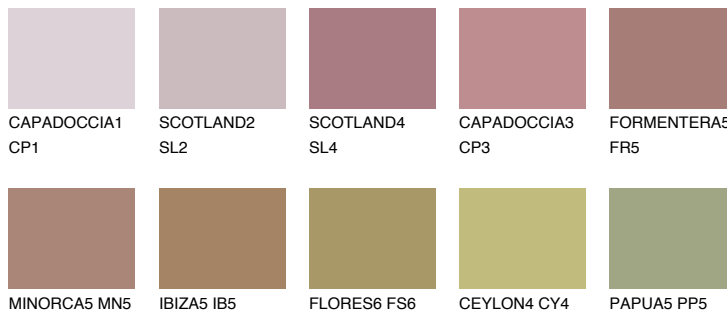

COLOUR DETAILS

FORMENTERA6 FR6

☀ 15% **TSR** 20%

Matching colours

COLOURS

INTENSE

For more information on plasters and paints, go to www.ceresit.it

*The presented colours refer to plasters and paints offered by Ceresit. Due to the use of digital techniques, the presented colours might not represent the original ones, thus they cannot be considered as a reliable colour presentation. We recommend checking the authentic colour samples.