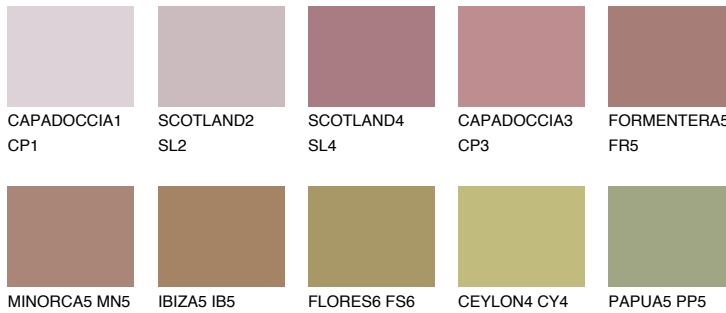

COLOUR DETAILS

FORMENTERA6 FR6

☀ 15% **TSR 20%**

Matching colours

COLOURS

INTENSE

For more information on plasters and paints, go to www.ceresit.it

*The presented colours refer to plasters and paints offered by Ceresit. Due to the use of digital techniques, the presented colours might not represent the original ones, thus they cannot be considered as a reliable colour presentation. We recommend checking the authentic colour samples.