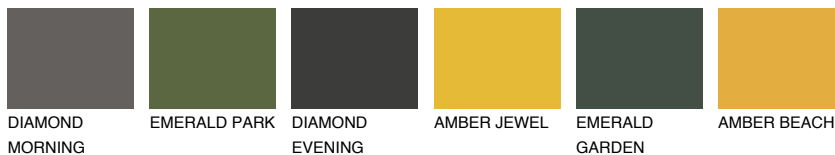

COLOUR DETAILS

FORMENTERA6 FR6

☀ 15% **TSR** 20%

Matching colours

COLOURS

INTENSE

For more information on plasters and paints, go to www.ceresit.it

*The presented colours refer to plasters and paints offered by Ceresit. Due to the use of digital techniques, the presented colours might not represent the original ones, thus they cannot be considered as a reliable colour presentation. We recommend checking the authentic colour samples.