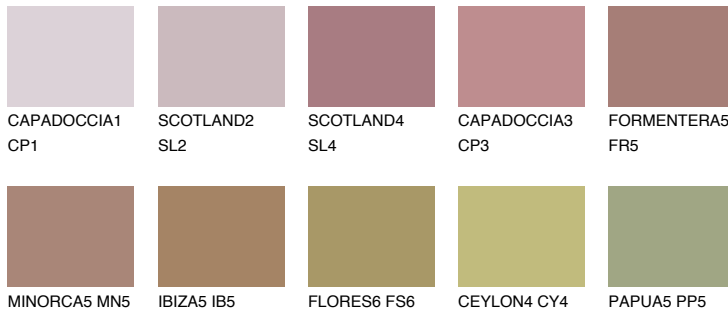

COLOUR DETAILS

FORMENTERA6 FR6

☀ 15% **TSR 20%**

Matching colours

COLOURS

INTENSE

For more information on plasters and paints, go to www.ceresit.it

*The presented colours refer to plasters and paints offered by Ceresit. Due to the use of digital techniques, the presented colours might not represent the original ones, thus they cannot be considered as a reliable colour presentation. We recommend checking the authentic colour samples.