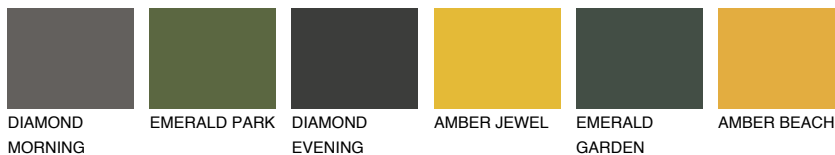

COLOUR DETAILS

FORMENTERA6 FR6

15% TSR 20%

Matching colours

COLOURS

INTENSE

For more information on plasters and paints, go to www.ceresit.it

*The presented colours refer to plasters and paints offered by Ceresit. Due to the use of digital techniques, the presented colours might not represent the original ones, thus they cannot be considered as a reliable colour presentation. We recommend checking the authentic colour samples.