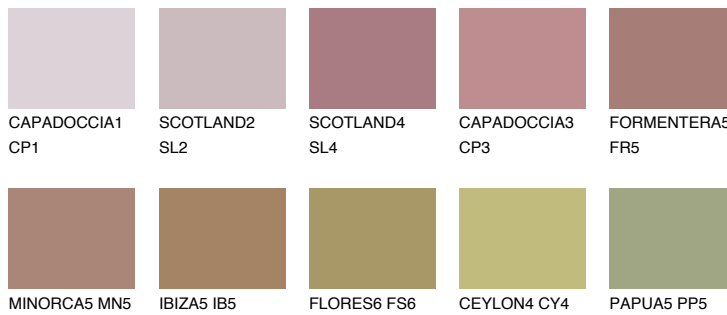

COLOUR DETAILS

FORMENTERA6 FR6

☀ 15% **TSR 20%**

Matching colours

COLOURS

INTENSE

For more information on plasters and paints, go to www.ceresit.it

*The presented colours refer to plasters and paints offered by Ceresit. Due to the use of digital techniques, the presented colours might not represent the original ones, thus they cannot be considered as a reliable colour presentation. We recommend checking the authentic colour samples.