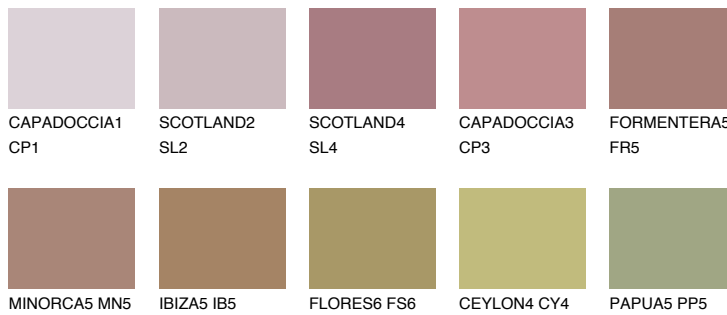

# COLOUR DETAILS

## FORMENTERA6 FR6

15% TSR 20%

### Matching colours

#### COLOURS