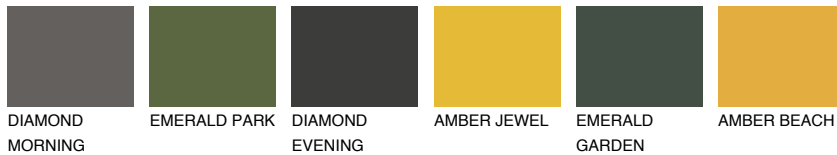

COLOUR DETAILS

FORMENTERA6 FR6

☀ 15% **TSR 20%**

Matching colours

COLOURS

INTENSE

For more information on plasters and paints, go to www.ceresit.it

*The presented colours refer to plasters and paints offered by Ceresit. Due to the use of digital techniques, the presented colours might not represent the original ones, thus they cannot be considered as a reliable colour presentation. We recommend checking the authentic colour samples.