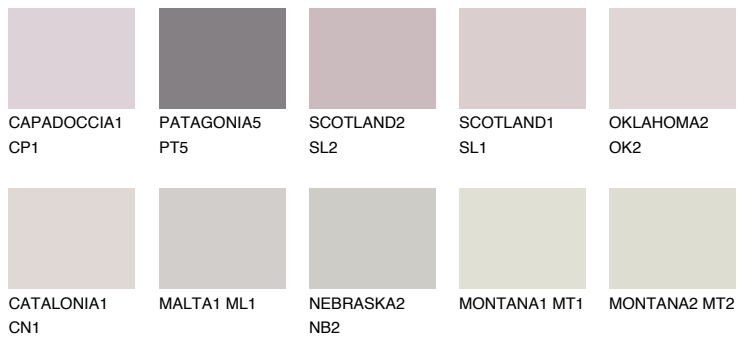

COLOUR DETAILS

ASTURIA1 AS1

62% TSR 65%

Matching colours

COLOURS

INTENSE

For more information on plasters and paints, go to www.ceresit.it

*The presented colours refer to plasters and paints offered by Ceresit. Due to the use of digital techniques, the presented colours might not represent the original ones, thus they cannot be considered as a reliable colour presentation. We recommend checking the authentic colour samples.