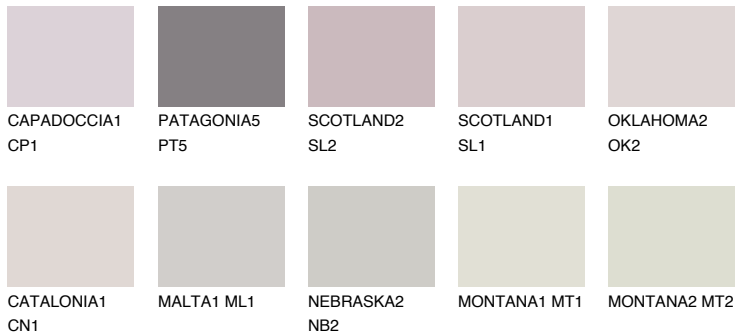

COLOUR DETAILS

ASTURIA1 AS1

62% TSR 65%

Matching colours

COLOURS

INTENSE

For more information on plasters and paints, go to www.ceresit.it

*The presented colours refer to plasters and paints offered by Ceresit. Due to the use of digital techniques, the presented colours might not represent the original ones, thus they cannot be considered as a reliable colour presentation. We recommend checking the authentic colour samples.