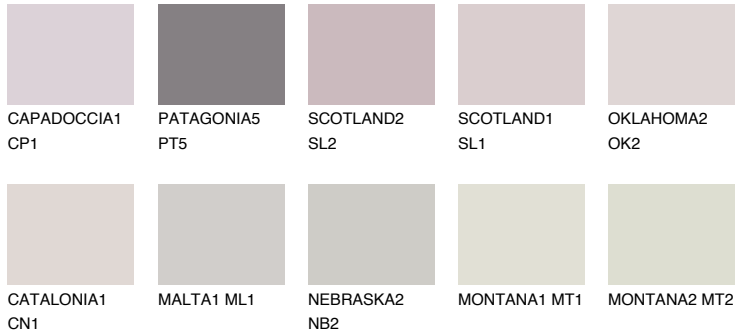

COLOUR DETAILS

ASTURIA1 AS1

62% TSR 65%

Matching colours

COLOURS

INTENSE

For more information on plasters and paints, go to www.ceresit.it

*The presented colours refer to plasters and paints offered by Ceresit. Due to the use of digital techniques, the presented colours might not represent the original ones, thus they cannot be considered as a reliable colour presentation. We recommend checking the authentic colour samples.