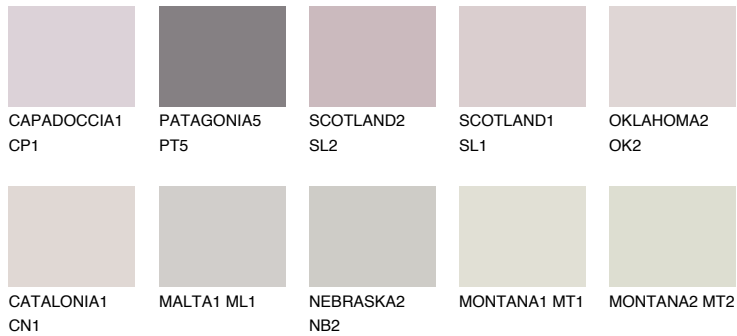

COLOUR DETAILS

ASTURIA1 AS1

62% TSR 65%

Matching colours

COLOURS

INTENSE

For more information on plasters and paints, go to www.ceresit.it

*The presented colours refer to plasters and paints offered by Ceresit. Due to the use of digital techniques, the presented colours might not represent the original ones, thus they cannot be considered as a reliable colour presentation. We recommend checking the authentic colour samples.