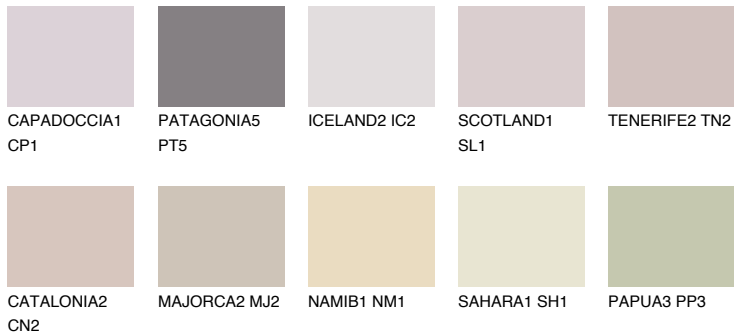

COLOUR DETAILS

ASTURIA2 AS2

52% TSR 58%

Matching colours

COLOURS

INTENSE

For more information on plasters and paints, go to www.ceresit.it

*The presented colours refer to plasters and paints offered by Ceresit. Due to the use of digital techniques, the presented colours might not represent the original ones, thus they cannot be considered as a reliable colour presentation. We recommend checking the authentic colour samples.