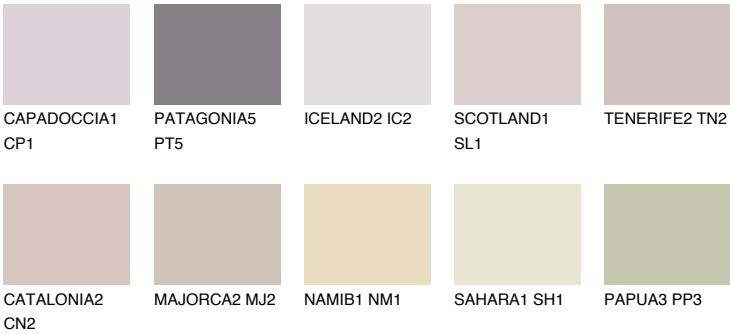

ASTURIA2 AS2

52% TSR 58%

Matching colours

COLOURS

INTENSE

For more information on plasters and paints, go to www.ceresit.it

*The presented colours refer to plasters and paints offered by Ceresit. Due to the use of digital techniques, the presented colours might not represent the original ones, thus they cannot be considered as a reliable colour presentation. We recommend checking the authentic colour samples.