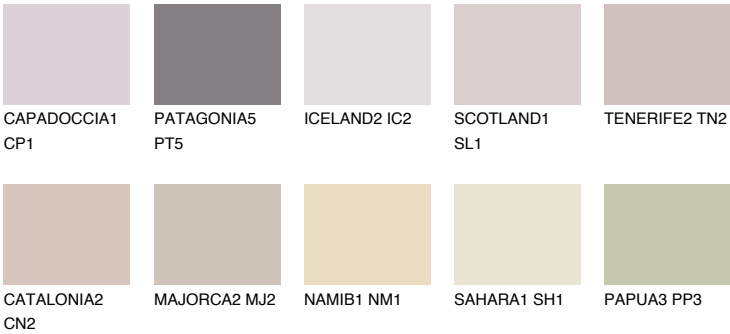

ASTURIA2 AS2

52% **TSR** 58%

Matching colours

COLOURS

INTENSE

For more information on plasters and paints, go to www.ceresit.it

*The presented colours refer to plasters and paints offered by Ceresit. Due to the use of digital techniques, the presented colours might not represent the original ones, thus they cannot be considered as a reliable colour presentation. We recommend checking the authentic colour samples.