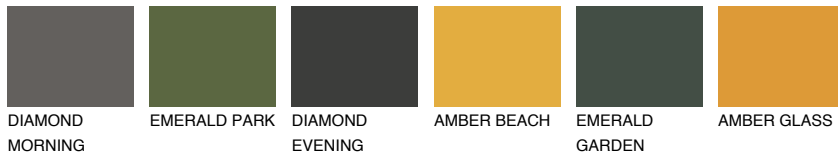

COLOUR DETAILS

ASTURIA2 AS2

52% TSR 58%

Matching colours

COLOURS

INTENSE

For more information on plasters and paints, go to www.ceresit.it

*The presented colours refer to plasters and paints offered by Ceresit. Due to the use of digital techniques, the presented colours might not represent the original ones, thus they cannot be considered as a reliable colour presentation. We recommend checking the authentic colour samples.