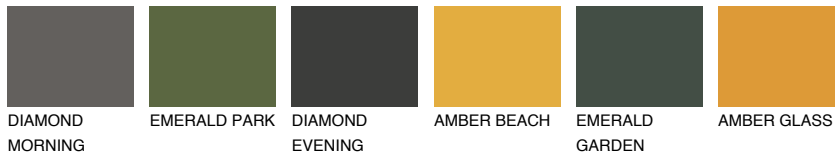

COLOUR DETAILS

ASTURIA2 AS2

52% TSR 58%

Matching colours

COLOURS

INTENSE

For more information on plasters and paints, go to www.ceresit.it

*The presented colours refer to plasters and paints offered by Ceresit. Due to the use of digital techniques, the presented colours might not represent the original ones, thus they cannot be considered as a reliable colour presentation. We recommend checking the authentic colour samples.