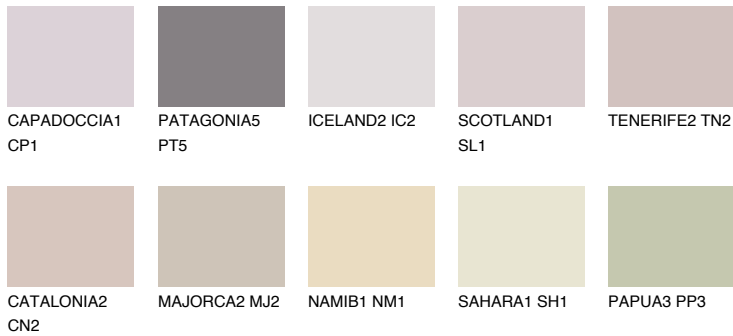

COLOUR DETAILS

ASTURIA2 AS2

52% TSR 58%

Matching colours

COLOURS

INTENSE

For more information on plasters and paints, go to www.ceresit.it

*The presented colours refer to plasters and paints offered by Ceresit. Due to the use of digital techniques, the presented colours might not represent the original ones, thus they cannot be considered as a reliable colour presentation. We recommend checking the authentic colour samples.