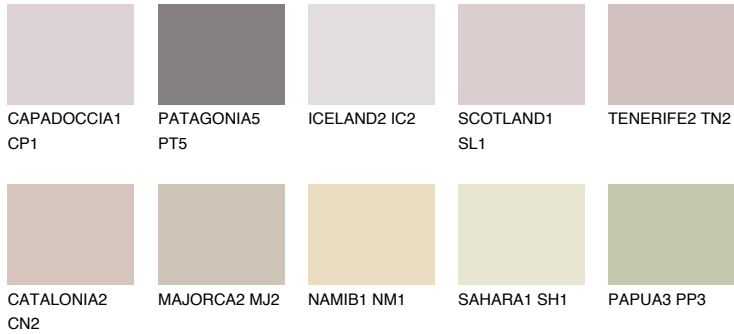

COLOUR DETAILS

ASTURIA2 AS2

52% TSR 58%

Matching colours

COLOURS

INTENSE

For more information on plasters and paints, go to www.ceresit.it

*The presented colours refer to plasters and paints offered by Ceresit. Due to the use of digital techniques, the presented colours might not represent the original ones, thus they cannot be considered as a reliable colour presentation. We recommend checking the authentic colour samples.