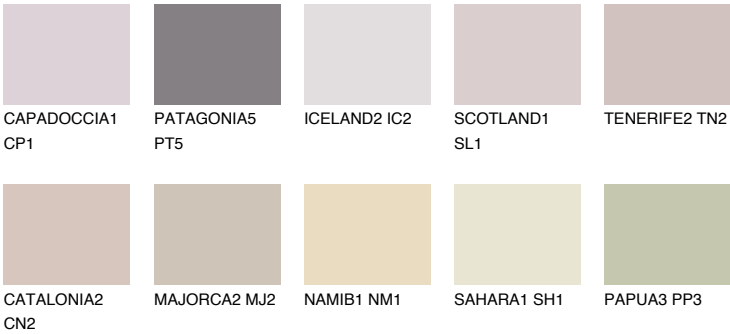

## ASTURIA2 AS2

52% **TSR** 58%

### Matching colours

#### COLOURS

#### INTENSE

For more information on plasters and paints, go to [www.ceresit.it](http://www.ceresit.it)

\*The presented colours refer to plasters and paints offered by Ceresit. Due to the use of digital techniques, the presented colours might not represent the original ones, thus they cannot be considered as a reliable colour presentation. We recommend checking the authentic colour samples.