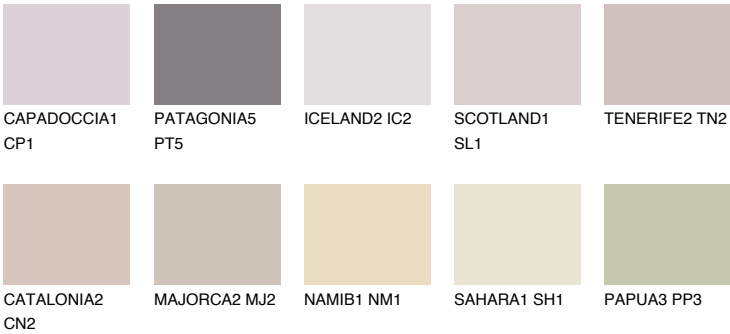

## ASTURIA2 AS2

52% TSR 58%

### Matching colours

#### COLOURS

#### INTENSE

For more information on plasters and paints, go to [www.ceresit.it](http://www.ceresit.it)

\*The presented colours refer to plasters and paints offered by Ceresit. Due to the use of digital techniques, the presented colours might not represent the original ones, thus they cannot be considered as a reliable colour presentation. We recommend checking the authentic colour samples.